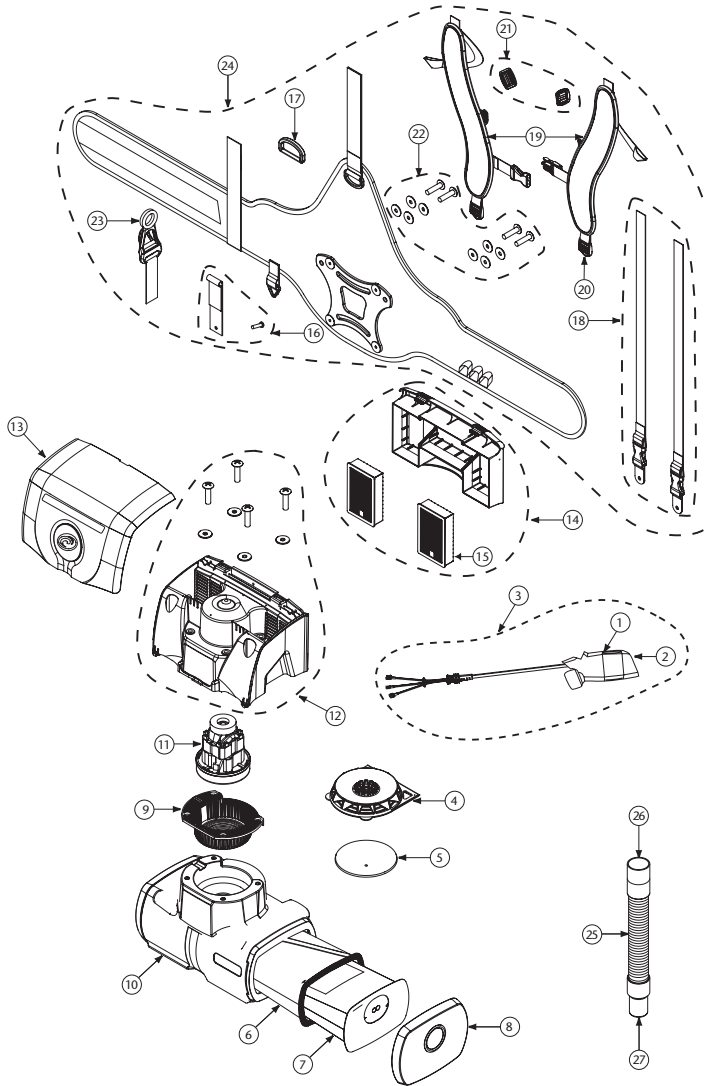

SUPER HALFVAC PRO PARTS

No.	Product Name	Qty	List Price
1	836554 Switch Box (without power cord)	1 ea.	12.51
2	106066 On/Off Switch	1 ea.	8.50
3	841722-2 Switch and Power Cord Assembly (includes: 1-2)	1 set	49.49
4	107054 Plastic Dome Filter	1 ea.	9.38
5	107060 Foam Filter Media	1 ea.	4.28
6	107040 Micro Cloth Filter	1 ea.	29.12
7	106973 Intercept Micro Filter (closed collar)	10/pk	26.43
	106960 Intercept Micro Filter (open collar)	10/pk	22.46
8	834343 End Cap (Purple)	1 ea.	8.03
9	834339 Vibration Dampener	1 ea.	9.89
10	510212 Bag Housing w/Decals	1 ea.	125.06
11	510213 Motor Assembly	1 ea.	90.51
12	510227 Upper Housing w/Screws & Washers	1 set	58.07
13	510214 Overlap Housing w/Screws	1 set	37.83
14	834333 Filter Housing w/2 Filter Cartridges (includes: 15)	1 ea.	47.58
15	107005 Filter Cartridge made from HEPA Media	2 pk	6.88
16	107048 Stabilization Strap w/Screw	1 ea.	4.05
17	107051 D-Ring	1 ea.	2.68
18	107049 Length Adjustment Strap Kit w/Buckles	1 set	11.11
19	100356 Shoulder Strap Assembly (includes: 21-24)	1 set	20.31
20	100357 Shoulder Strap Plastic Adj. Buckle (Bottom)	1 ea.	1.18
21	100358 Shoulder Strap Plastic Adj. Buckle (Top)	1 ea.	1.18
22	107052 Waist Belt Assembly & Upper Housing Screw Kit	1 set	8.49
23	510738 Cord Holder	1 ea.	3.16
24	107050 Waist Belt, Complete, w/Mounting Hardware (includes: 16-23)	1 set	97.35
25	101184 Stretch Hose w/Cuffs 1 1/4" (Black)	1 ea.	27.35
	101705 Stretch Hose w/Cuffs 1 1/2" (Black)	1 ea.	39.06
26	101437 Replacement Fixed Hose Cuff (Black) 1 1/2" - 1 1/4"	1 ea.	6.67
27	101436 Replacement Swivel Cuff (Black) 1 1/4"	1 ea.	9.35
	107220 Replacement Swivel Cuff (Black) 1 1/2"	1 ea.	7.63
	101678 50' Extension Cord (Not Shown)	1 ea.	40.02