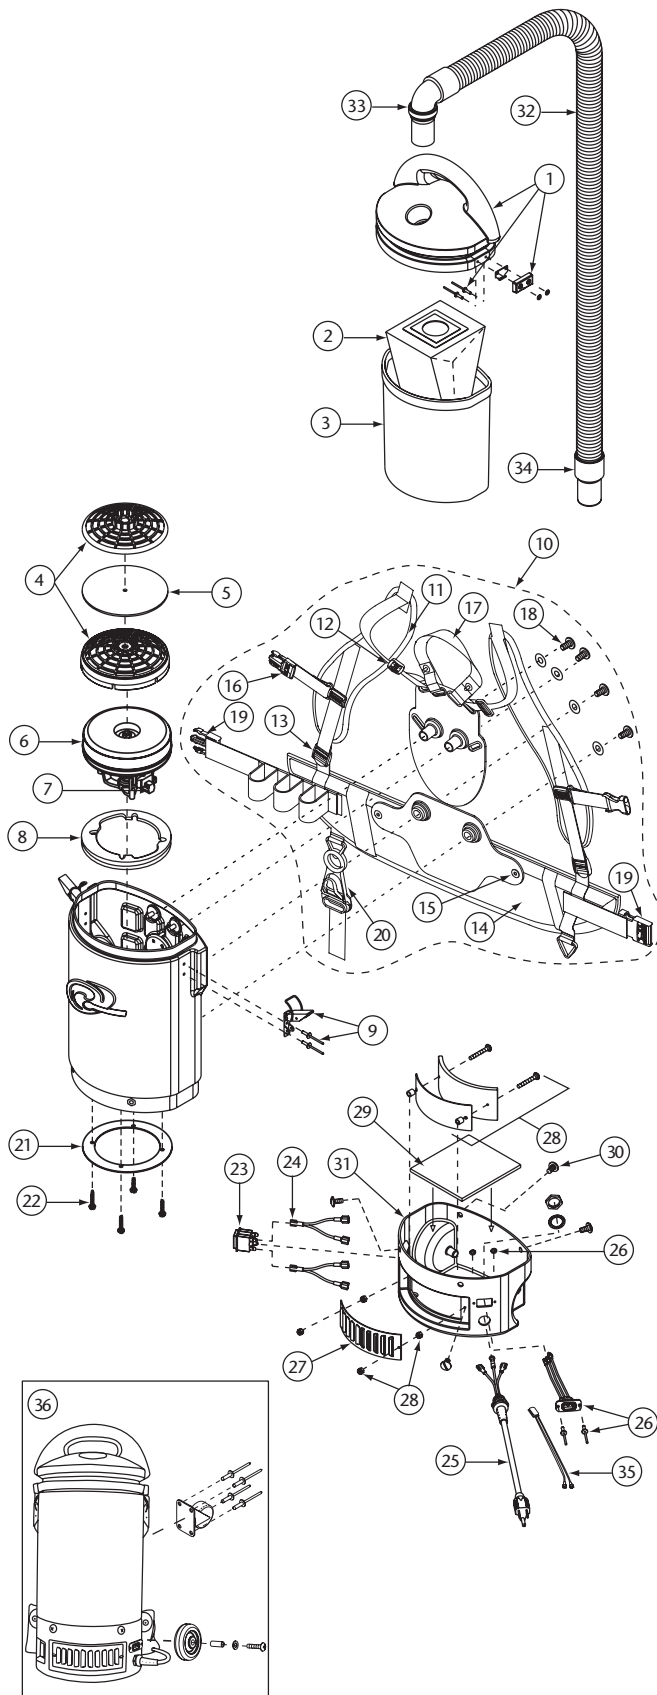

# SIERRA PARTS LIST

PART	DESCRIPTION	QTY	LIST
1	103290PT Lid Assembly: 1 Lid, 2 Latch Strikes, 2 Bumpers, 4 Pop Rivets, 4 Washers	1 set	\$ 34.10
2	103227 Intercept Micro Filter	10/pk	17.64
3	102063 Micro Cloth Filter	1 ea.	24.93
4	100030 Dome Filter w/Foam Media	1 set	7.88
5	100343 Foam Media for Dome Filter	1 ea.	1.32
	101220 High Filtration Disc (Optional)	2/pk	10.59
6	103330 Motor/Fan w/Crimps for Sierra	1 ea.	93.09
7	105697 Carbon Brush Set for Motor (Domel)	1 set	20.98
	100424 Carbon Brush Set for Motor (Ametek) (116311-00)	1 set	20.98
	106904 Carbon Brush Set for Motor (Ametek) (122157-00)	1 set	20.98
8	105605 Motor Plate Gasket	1 ea.	6.25
9	103270 Draw Latch Assembly: 1 Latch, 2 Rivets, 2 Washers	1 set	7.81
10	103393 Backplate System Complete (Includes #12, 15, 16, 18, 19)	1 set	65.58
11	100356 Shoulder Strap Assembly: (Includes: #13, 14, 17)	1 set	17.05
12	100358 Shoulder Strap Plastic Adjustment Buckle (Top)	1 ea.	.99
13	100357 Shoulder Strap Plastic Adjustment Buckle (Bottom)	1 ea.	.99
14	100359 Waist Belt (Includes #19)	1 ea.	39.34
15	100375 Barrel Nut Connection Set (Replacement)	1 set	5.90
16	103627 Sternum Strap Buckles (Latch and Keeper)	1 set	2.10
17	101737 Carry Handle w/Rivet and Washer Set	1 set	8.54
18	103282 Backplate Connection Set: 4 Screws (2 Long/2 Short), 4 Washers	1 set	12.50
19	106719 Waist Belt (Latch and Keeper)	1 set	11.89
20	102604 Cord Holder	1 ea.	8.77
21	102181 Motor Plate	1 ea.	11.81
22	100378 Motor Plate Screw Set: 4 Screws	1 set	2.95
23	103198 On/Off Switch	1 ea.	8.93
24	101760 Wire Splitter	1 ea.	5.72
25	103181 Power Cord (18" 14/3) Assembly Complete w/Strain Relief	1 set	19.03
26	103273 Powerhead Receptacle Assembly: 1 Three-wire Receptacle, 2 Rivets, 2 Washers	1 set	17.14
27	102052 Exhaust Louver Cover	1 ea.	9.18
28	103274 Sound/Exhaust Assembly: 2 Nylock Nuts, 2 Hex Nuts w/Washers, 2 Screws, 1 Small Acoustic Insulator, 1 Exhaust Bracket, 2 Nylon Spacers	1 set	11.68
29	102510 Acoustic Insulator, Large	1 ea.	7.81
30	103275 Bottom Cap Screw Kit: 4 Screws	1 set	4.46
31	103182 Bottom Cap (Blk) w/Wheel Wells	1 ea.	28.85
32	103048 Static Dissipating Hose w/Cuffs (Blk) 1 1/2"	1 ea.	24.93
33	101928 Replacement Cuff w/Swivel Elbow (Blk) 1 1/2"	1 ea.	9.06
34	100694 Replacement Swivel Cuff (Blk) 1 1/2"	1 ea.	5.39
	105880 48" Electrified Hose, Handle, Swivel Cuff and 2 Wire Power Cord for Sierra	1 set	139.19
	101678 50' Extension Cord (Not Shown)	1 ea.	32.60
35	107294 Thermal Protector	1 ea.	14.39
36	106895 Upgrade Wheel Kit for Conversion to Canister	1 set	20.95