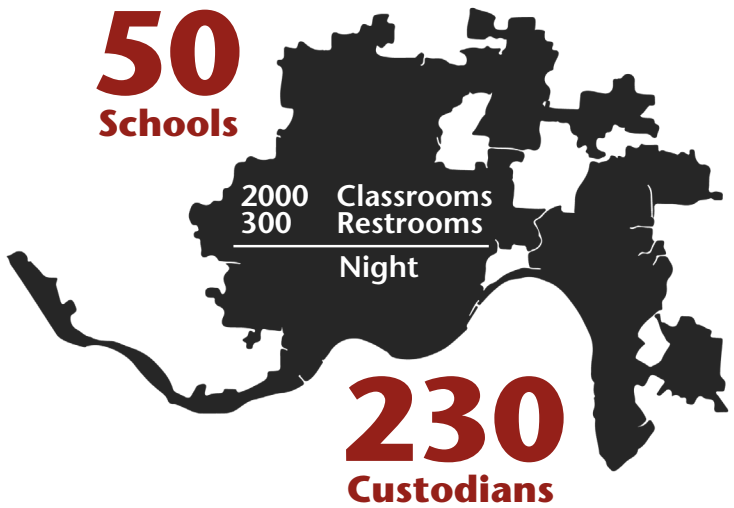

Trusted to Keep Cincinnati Schools Clean

Scarlet & Gray Facility Services is a cleaning company serving more than 50 schools in the greater Cincinnati, Ohio area. The company cleans nearly 2000 classrooms and more than 300 restrooms each night. From carpet to concrete to vinyl composition tile to luxury vinyl tile, the team of 230 custodians uses ProTeam® backpack vacuums to get the job done.

Mark Cappel, President of Scarlet & Gray, started the company in 1991 and began using a collection of vacuums to clean area schools, some of which were from ProTeam. By 1993, the company's fleet consisted of mostly ProTeam backpack vacuums, and by the late '90s, Scarlet & Gray was using ProTeam solely. Today, their fleet of more than 250 ProTeam Super CoachVac® backpack vacuums is used to vacuum more than 5 million sq feet of education space.