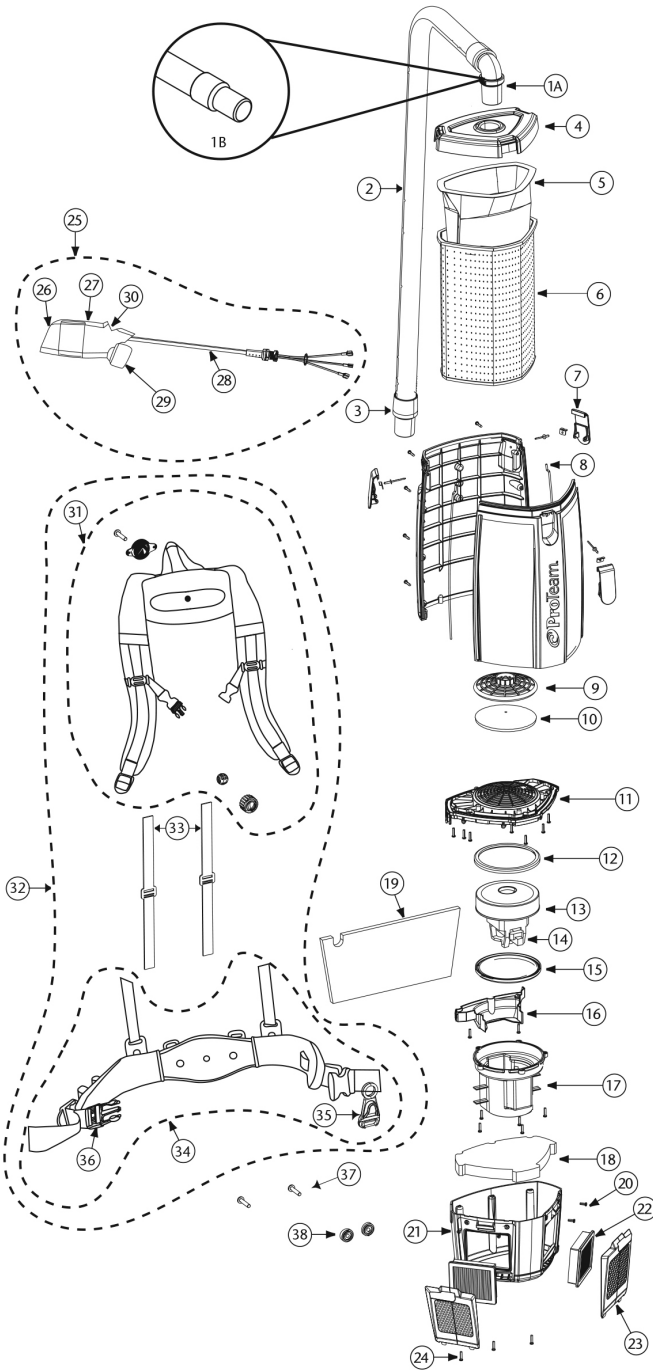

# SUPER COACH PRO 6 & 10 / PROVAC FS 6 PARTS

No.	Product Name	Qty	List Price
1A	101928 Replacement Double Swivel Elbow Cuff	1 ea.	\$13.40
1B	100694 Replacement Double Swivel Straight Cuff (PV FS)	1 ea.	7.99
2	107648 48" Static-Dissipating Hose w/ Non-Replaceable Elbow & Straight Cuffs	1 ea.	40.47
	100505 48" Static-Dissipating Hose w/Straight Cuffs (PV FS)	1 ea.	38.68
3	100694 Replacement Double Swivel Straight Cuff	1 ea.	7.99
4	833948 Top Cap (Purple)	1 ea.	50.36
	833948-1 Top Cap (Black) (PV FS)	1 ea.	50.36
5	107313 Intercept Micro Filter (SCP 10)	10/pk	27.32
	107314 Intercept Micro Filter (SCP 6 & PV FS)	10/pk	22.58
6	834000 Micro Cloth Filter (SCP 10)	1 ea.	43.72
	834072 Micro Cloth Filter (SCP 6 & PV FS)	1 ea.	36.11
7	510179 Latch and Retainer w/Lock Nut & Screw	1 set	10.79
8	510180 Gasket for Tank (SCP 10)	2 ea.	6.81
	510181 Gasket for Tank (SCP 6 & PV FS)	2 ea.	5.02
9	510183 Dome Filter w/Foam Media (includes: 10)	1 set	11.66
10	510184 Foam Filter Media for Dome Filter	1 ea.	3.55
11	510193 Upper Motor Support w/Gasket	1 set	10.83
12	833951 Upper Motor Gasket	1 ea.	4.18
13	836099 Motor/Fan (120 V) (Wolong)	1 ea.	174.56
14	841933 Carbon Brush Set (Wolong)	1 set	30.98
	101720 Carbon Brush Set (Ametek)	1 set	30.98
15	833952 Lower Motor Gasket	1 ea.	3.72
16	510185 Cover Wire w/2 screws	1 set	3.81
17	510194 Lower Motor Support (5 screws)	1 set	19.37
18	834042 Triangular Lower Foam Pad	1 ea.	4.31
19	834043 Rectangular Upper Foam Pad	1 ea.	3.95
20	808380-0 Screw Pan CR #8 x 1/2"	1 ea.	1.29
21	510188 Lower Housing Assembly w/Screws	1 set	35.15
22	107315 Exhaust Filter made from HEPA Media (2 pack)	1 set	17.07
23	841708 Exhaust Filter Door w/Latch	1 ea.	10.33
24	808380-22 Screw Pan CR #8 x 3/4"	1 ea.	1.58
25	836225-1 Switch Cord and Power Cord Assembly (includes: 26-30) (PV FS)	1 set	59.05
	836225 Switch Box, Full Assembly (without power receptacle)	1 set	44.29
26	106066 On/Off Switch	1 ea.	10.56
27	836554-1 Switch Box (PV FS)	1 ea.	35.67
	836554 Switch Box (without power cord)	1 ea.	15.53
28	836480 Power Cord Assembly	1 ea.	14.76
29	841724 Power Plug Assembly	1 ea.	7.90
30	836478 Electrified Hose Receptacle (PV FS)	1 ea.	9.93
31	840112 Upper Harness Assembly	1 set	104.21
32	840011 FlexFit Harness Assembly (includes: 31, 33-34)	1 set	223.74
33	510192 Tensioning Straps	1 set	14.76
34	840114 Lower Harness Assembly (includes: 35, 36)	1 set	104.82
35	510738 Cord Holder	1 ea.	3.95
36	510301 Waist Belt Buckles and Straps Set	1 set	17.01
37	834051 5/16" - 18x1 - 3/8" Lock Screw (2 screws)	1 set	7.19
38	510186 Harness Spacers	2 ea.	4.57
	101678 50' Extension Cord (Not Shown)	1 ea.	49.64