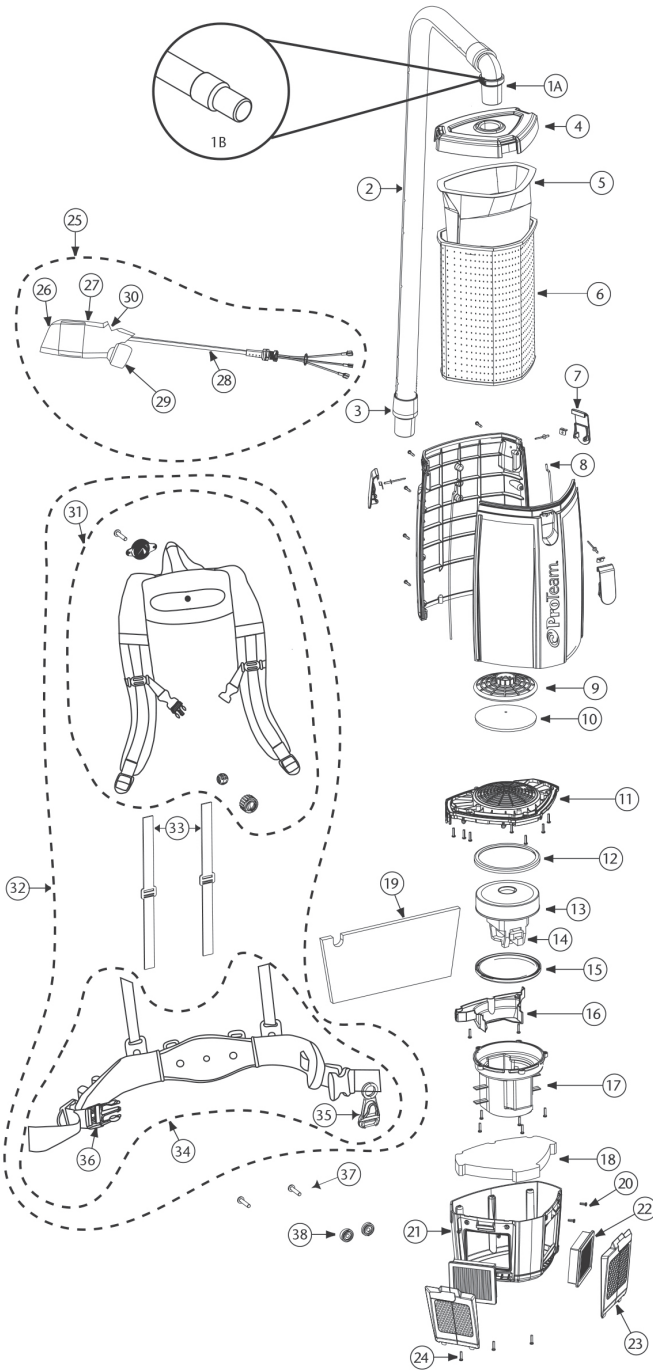

# SUPER COACH PRO 6 & 10 / PROVAC FS 6 PARTS

No.	Product Name	Qty	List Price
1A	101928 Replacement Double Swivel Elbow Cuff	1 ea.	\$13.77
1B	100694 Replacement Double Swivel Straight Cuff (PV FS)	1 ea.	8.21
2	107648 48" Static-Dissipating Hose w/ Non-Replaceable Elbow & Straight Cuffs	1 ea.	41.57
	100505 48" Static-Dissipating Hose w/Straight Cuffs (PV FS)	1 ea.	39.73
3	100694 Replacement Double Swivel Straight Cuff	1 ea.	8.21
4	833948 Top Cap (Purple)	1 ea.	51.72
	833948-1 Top Cap (Black) (PV FS)	1 ea.	51.72
5	107313 Intercept Micro Filter (SCP 10)	10/pk	27.32
	107314 Intercept Micro Filter (SCP 6 & PV FS)	10/pk	22.58
6	834000 Micro Cloth Filter (SCP 10)	1 ea.	44.91
	834072 Micro Cloth Filter (SCP 6 & PV FS)	1 ea.	37.09
7	510179 Latch and Retainer w/Lock Nut & Screw	1 set	11.09
8	510180 Gasket for Tank (SCP 10)	2 ea.	7.00
	510181 Gasket for Tank (SCP 6 & PV FS)	2 ea.	5.16
9	510183 Dome Filter w/Foam Media (includes: 10)	1 set	11.98
10	510184 Foam Filter Media for Dome Filter	1 ea.	3.65
11	510193 Upper Motor Support w/Gasket	1 set	11.13
12	833951 Upper Motor Gasket	1 ea.	4.30
13	836099 Motor/Fan (120 V) (Wolong)	1 ea.	179.28
14	841933 Carbon Brush Set (Wolong)	1 set	31.82
	101720 Carbon Brush Set (Ametek)	1 set	31.82
15	833952 Lower Motor Gasket	1 ea.	3.83
16	510185 Cover Wire w/2 screws	1 set	3.92
17	510194 Lower Motor Support (5 screws)	1 set	19.90
18	834042 Triangular Lower Foam Pad	1 ea.	4.43
19	834043 Rectangular Upper Foam Pad	1 ea.	4.06
20	808380-0 Screw Pan CR #8 x 1/2"	1 ea.	1.33
21	510188 Lower Housing Assembly w/Screws	1 set	36.10
22	107315 Exhaust Filter made from HEPA Media (2 pack)	1 set	17.54
23	841708 Exhaust Filter Door w/Latch	1 ea.	10.61
24	808380-22 Screw Pan CR #8 x 3/4"	1 ea.	1.63
25	836225-1 Switch Cord and Power Cord Assembly (includes: 26-30) (PV FS)	1 set	60.65
	836225 Switch Box, Full Assembly (without power receptacle)	1 set	45.49
26	106066 On/Off Switch	1 ea.	10.85
27	836554-1 Switch Box (PV FS)	1 ea.	36.64
	836554 Switch Box (without power cord)	1 ea.	15.95
28	836480 Power Cord Assembly	1 ea.	15.16
29	841724 Power Plug Assembly	1 ea.	8.12
30	836478 Electrified Hose Receptacle (PV FS)	1 ea.	10.20
31	840112 Upper Harness Assembly	1 set	107.03
32	840011 FlexFit Harness Assembly (includes: 31, 33-34)	1 set	229.79
33	510192 Tensioning Straps	1 set	15.16
34	840114 Lower Harness Assembly (includes: 35, 36)	1 set	107.66
35	510738 Cord Holder	1 ea.	4.06
36	510301 Waist Belt Buckles and Straps Set	1 set	17.47
37	834051 5/16" - 18 x 1 3/8" Lock Screw (2 screws)	1 set	7.39
38	510186 Harness Spacers	2 ea.	4.70
	101678 50' Extension Cord (Not Shown)	1 ea.	50.99