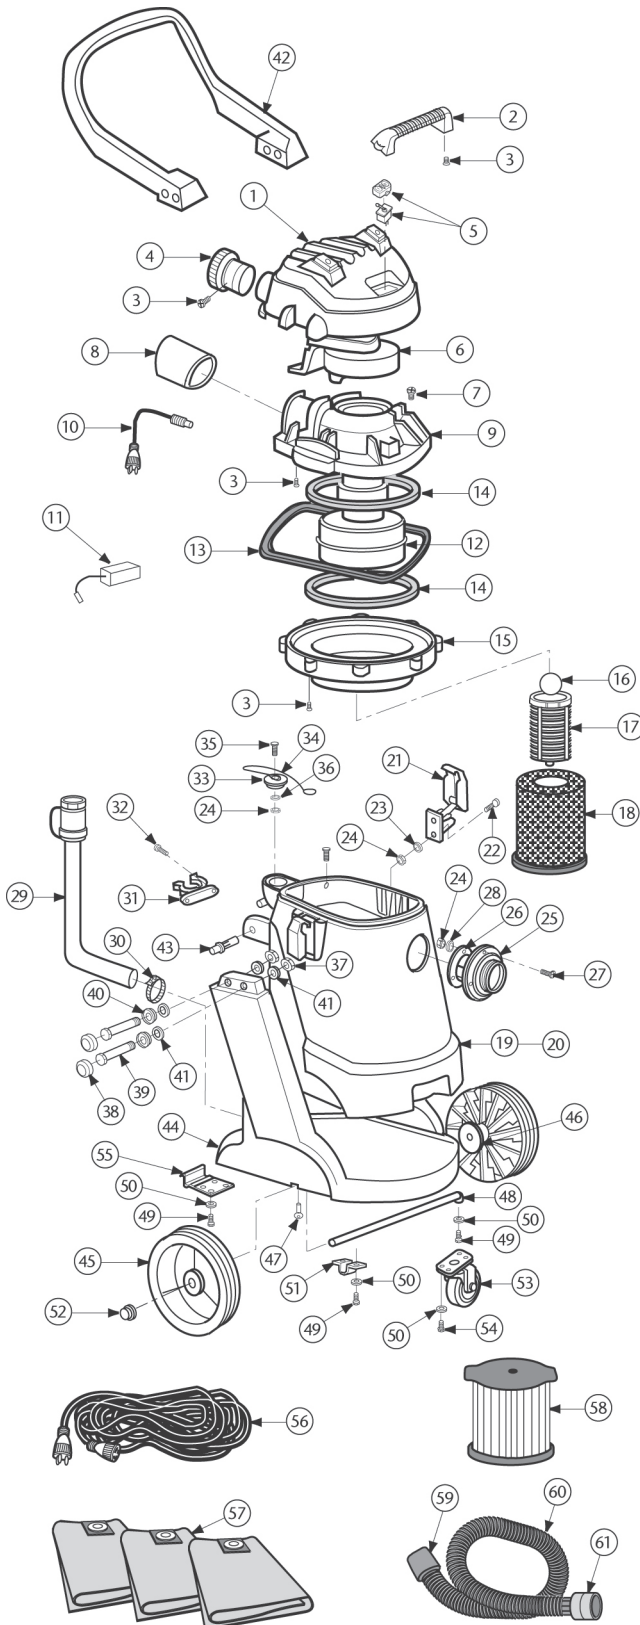

Specification calculations are based on average motor performance.

PROGUARD 15 / 20 PARTS

No.	Product Name	Qty	List Price
1	510097 Motor Cover Assembly (ProGuard 15)	1 ea.	\$ 47.47
	510104 Motor Cover Assembly (ProGuard 20)	1 ea.	40.26
2	830565-2 Handle Motor Cover	1 ea.	3.55
3	820563-4 Screw Type AB #10 x 3/4"	1 ea.	0.73
4	833600 Diffuser Assembly	1 ea.	8.29
5	510127 Switch Assembly	1 set	9.65
6	831651 Motor Exhaust Duct	1 ea.	9.20
7	826453-2 Screw 10-32 X 3/4"	1 ea.	1.33
8	830609 Exhaust Foam Pad	1 ea.	3.08
9	831653-3 Lid	1 ea.	22.67
10	833417 Power Cord Assembly	1 ea.	32.99
11	822374-8 Carbon Brush Set	1 set	19.14
12	831567 Motor Assembly Complete	1 ea.	126.17
13	833518 Gasket Lid	1 ea.	16.32
14	827415 Gasket Motor	1 ea.	15.18
15	831659 Collector Assembly with Foam	1 ea.	13.96
16	833778 Ball Float	1 ea.	4.30
17	830101-1 Filter Cage	1 ea.	4.15
18	107177 Wet Filter	1 ea.	38.16
19	833603 20 Gallon Tank	1 ea.	285.80
20	833602 15 Gallon Tank	1 ea.	300.94
21	833424-1 Drum Latch	1 ea.	9.65
22	833492-1 Screw 10-32 X 3/4"	1 ea.	1.55
23	833493 Washer (13/64 ID) #10	1 ea.	1.54
24	161255-8 Nut Lock #10	1 ea.	1.46
25	833425 Tank Inlet Adapter	1 ea.	4.44
26	833426 Gasket Inlet Adapter	1 ea.	2.70
27	833492 Screw 10-32 X 1 1/4"	1 ea.	2.14
28	833493 Washer (13/64 ID) #10	1 ea.	1.54
29	833451 Hose Drain Assembly 30" (includes: 30)	1 ea.	33.37
30	833452 Hose Clamp	1 ea.	5.19
31	826881 Hose Clip	1 ea.	1.69
32	808872-2 Screw 10-32 X 1 1/4"	1 ea.	1.46
33	833449 Cap Rubber Drum Pour Spout	1 ea.	6.64
34	833450 Pour Spout Cable Lanyard	1 ea.	9.28
35	833492 Screw 10-32 X 1 1/4"	1 ea.	2.14
36	833493 Washer (13/64 ID) #10	1 ea.	1.54
37	161255-2 Nut Lock 3/8-16	1 ea.	1.24
38	100371 Cap	1 ea.	1.07
39	832397-1 Screw Hex 3/8-16 X 3 3/4"	1 ea.	6.72
40	833779 Cap Retainer	1 ea.	1.69
41	805557-1 Washer 13/32 ID	1 ea.	1.63
42	833465 Cart Base Handle	1 ea.	165.27
43	833454 Drum Hinge Bushing	1 ea.	2.60
44	833456 Cart Base	1 ea.	338.70
45	833459 10" Wheel	1 ea.	20.65
46	833460 Wheel Spacer	1 ea.	2.97
47	833662 Thumb Screw	1 ea.	3.60
48	831024-3 Shaft Tube	1 ea.	7.53
49	805466-3 Screw Hex HD 5/16-18 X 5/8"	1 ea.	1.33
50	140755-12 Lock Washer Ext 5/16"	1 ea.	1.17
51	833461 Axle Bracket	1 ea.	4.30
52	813836-1 Nut Washer Cap	1 ea.	1.63
53	833462 4" Caster w/Bearings	1 ea.	25.59
54	805466-3 Screw Hex HD 5/16-18 X 5/8"	1 ea.	1.33
55	833463 Plate Pedal Lock	1 ea.	10.13
56	833432 50' Extension Cord	1 ea.	98.73
57	107180 Intercept Micro Filter	3/pk	46.40
58	107175 Qwik Lock Fine Dust Filter	1 ea.	38.16
59	831577 Swivel Hose Cuff 1/2"	1 ea.	5.58
60	107198 Hose Assembly	1 ea.	63.46
61	833587 Locking Ring Cuff	1 ea.	12.77
	510142 Bag of Loose Parts (Not Shown) (includes: 37-41)	1 set	16.23