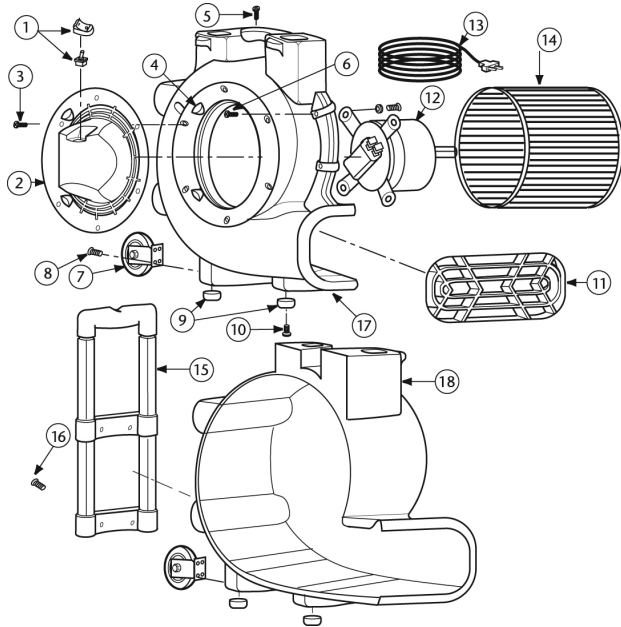

*ProBlitz XP AirMover shown.

Specifications

Motor:	.4 HP / 360 Watt / Capacitor	
Amperage:	Low	2.4 A
	Medium	2.7 A
	High	3.0 A
Motor Airflow:	2200 CFM (max)	
Weight:	28 lbs. / 12.7 kg.	
Decibel:	Low	63 dBA
	Medium	65 dBA
	High	66 dBA
Housing:	2-Piece High-Impact Polypropylene w/Built-in Cord Wrap	
Storage:	Vertically stackable and top-mounted carry handle	
Blower Wheel:	High-Impact Polypropylene	
Drying Positions:	Three - 0°, 45° / 60° (XP model only), 90°	
Transportation:	Telescoping handle and wheels (XP model only)	
Power Cord:	ProBlitz - 30'	
	ProBlitz XP - 25'	
Circuit Breaker:	8 amp max (XP model only)	

PROBLITZ AIRMOVER PARTS

No.	Product Name	Qty	List Price
1	510141 Switch & Knob Assembly	1 ea.	\$ 13.09
2	833658 Inlet Grill	1 ea.	9.78
	510551 Inlet Grill with Outlets (ProBlitz XP)	1 ea.	19.54
3	820563-7 Screw, Type AB #10 x 3/4"	1 ea.	0.71
4	833673 Threaded Inserts - Housing	1 ea.	10.44
5	820563-7 Screw, Type AB #10 x 3/4"	1 ea.	0.71
6	820563-13 Screw, Type AB #10 x 1"	1 ea.	0.71
7	510140 Wheel Assembly (ProBlitz XP)	1 ea.	15.97
8	820563-7 Screw, Type AB #10 x 3/4" (ProBlitz XP)	1 ea.	0.71
9	833690 Foot Bumper	1 ea.	11.76
	(Only four (4) required for ProBlitz XP)		
10	820563-7 Screw, Type AB #10 x 3/4"	1 ea.	0.71
	(Only four (4) required for ProBlitz XP)		
11	833659 Exhaust Grill	1 ea.	8.23
12	833674 Motor	1 ea.	165.94
13	833675 30' Cord w/Plug	1 ea.	38.85
	841368 25' Cord w/Plug (ProBlitz XP)	1 ea.	60.54
14	833660 Blower Wheel	1 ea.	45.18
15	833691 Retractable Handle (ProBlitz XP)	1 ea.	43.78
16	820563-7 Screw, Type AB #10 x 3/4" (ProBlitz XP)	1 ea.	0.71
17	833657-1 Housing (left side)	1 ea.	32.58
18	833656-1 Housing (right side)	1 ea.	46.35