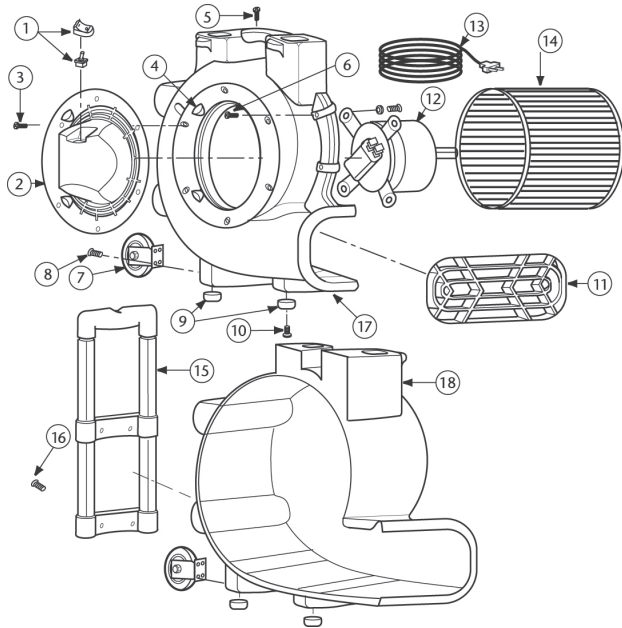

*ProBlitz XP AirMover shown.

Specifications

Motor:	.4 HP / 360 Watt / Capacitor	
Amperage:	Low	2.4 A
	Medium	2.7 A
	High	3.0 A
Motor Airflow:	2200 CFM (max)	
Weight:	28 lbs. / 12.7 kg.	
Decibel:	Low	63 dBA
	Medium	65 dBA
	High	66 dBA
Housing:	2-Piece High-Impact Polypropylene w/Built-in Cord Wrap	
Storage:	Vertically stackable and top-mounted carry handle	
Blower Wheel:	High-Impact Polypropylene	
Drying Positions:	Three - 0°, 45° / 60° (XP model only), 90°	
Transportation:	Telescoping handle and wheels (XP model only)	
Power Cord:	ProBlitz - 30'	
	ProBlitz XP - 25'	
Circuit Breaker:	8 amp max (XP model only)	

PROBLITZ AIRMOVER PARTS

No.	Product Name	Qty	List Price
1	510141 Switch & Knob Assembly	1 ea.	\$ 13.45
2	833658 Inlet Grill	1 ea.	10.05
	510551 Inlet Grill with Outlets (ProBlitz XP)	1 ea.	20.07
3	820563-7 Screw, Type AB #10 x 3/4"	1 ea.	0.73
4	833673 Threaded Inserts - Housing	1 ea.	10.73
5	820563-7 Screw, Type AB #10 x 3/4"	1 ea.	0.73
6	820563-13 Screw, Type AB #10 x 1"	1 ea.	0.73
7	510140 Wheel Assembly (ProBlitz XP)	1 ea.	16.41
8	820563-7 Screw, Type AB #10 x 3/4" (ProBlitz XP)	1 ea.	0.73
9	833690 Foot Bumper (Only four (4) required for ProBlitz XP)	1 ea.	12.08
10	820563-7 Screw, Type AB #10 x 3/4" (Only four (4) required for ProBlitz XP)	1 ea.	0.73
11	833659 Exhaust Grill	1 ea.	8.46
12	833674 Motor	1 ea.	170.43
13	833675 30' Cord w/Plug	1 ea.	39.90
	841368 25' Cord w/Plug (ProBlitz XP)	1 ea.	62.18
14	833660 Blower Wheel	1 ea.	46.40
15	833691 Retractable Handle (ProBlitz XP)	1 ea.	44.97
16	820563-7 Screw, Type AB #10 x 3/4" (ProBlitz XP)	1 ea.	0.73
17	833657-1 Housing (left side)	1 ea.	33.46
18	833656-1 Housing (right side)	1 ea.	47.61