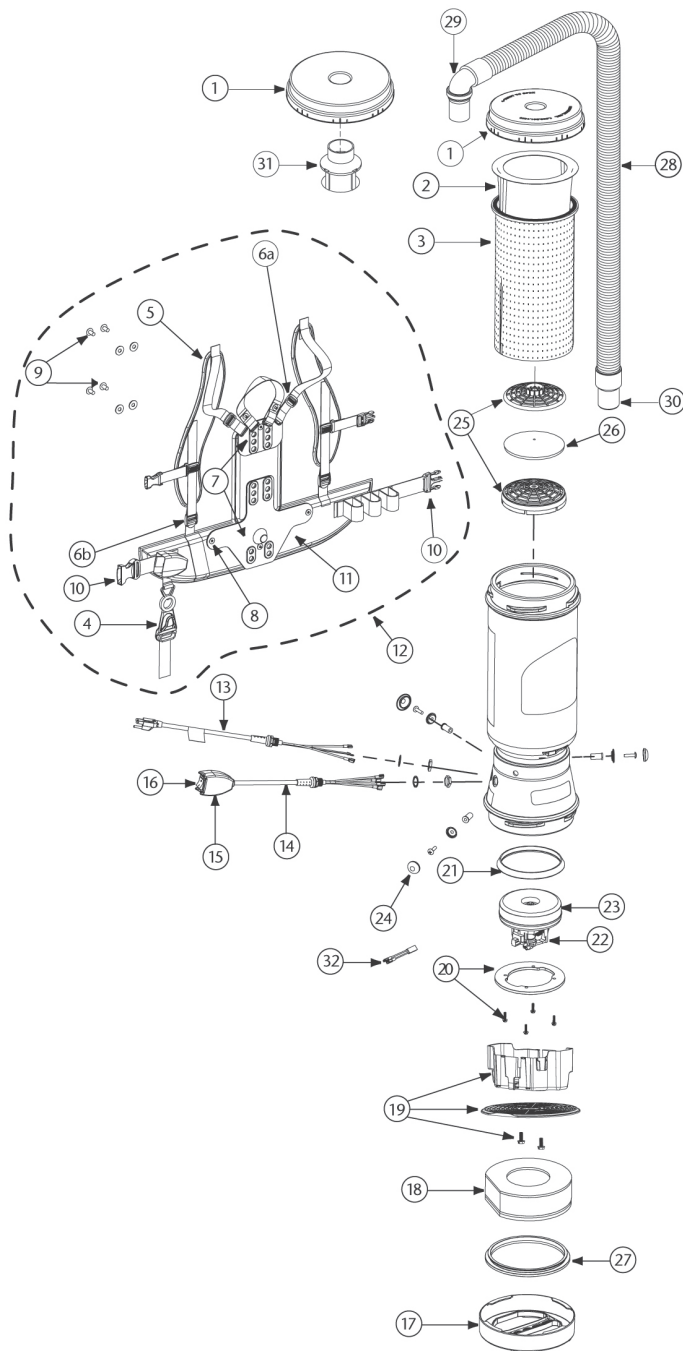

MEGAVAC PARTS

No.	Product Name	Qty	List Price
1	100320 Twist Cap (Black)	1 ea.	\$ 51.72
2	100331 Intercept Micro Filter	10/pk	27.32
3	100565 Micro Cloth Filter	1 ea.	44.91
4	510738 Cord Holder	1 ea.	4.06
5	100356 Shoulder Strap Assembly (includes: 6a, 6b)	1 set	25.88
	100354 Strap Assembly Complete (includes: 5, 11)	1 set	79.58
6a	100358 Shoulder Strap Plastic Adjustment Buckle (Top)	1 ea.	1.54
6b	100357 Shoulder Strap Plastic Adj. Buckle (Bottom)	1 ea.	1.54
7	105046 Backplate (includes: 8)	1 ea.	39.79
8	100375 Barrel Nut Connection Set for Backplate (Repl.)	1 set	8.99
9	100374 Backplate Connection Set: 4 Screws w/Washers, Stand Offs	1 set	19.90
10	106719 Waist Belt Keeper and Latch	1 ea.	18.05
11	100359 Waist Belt (includes: 10)	1 set	59.66
12	103166 Backplate System Complete (includes: 4-11)	1 set	99.46
13	100641 Power Cord Assembly	1 set	28.87
14	101610 Switch Cord Assembly (includes: 15, 16)	1 set	55.73
	101714 Switch Cord w/Crimps	1 ea.	24.71
15	101472 Switch Box w/Velcro and New Lamb Switch	1 set	35.81
	106287 Switch Box w/Velcro and Screws	1 ea.	26.74
16	106066 On/Off Switch (must use with #106287)	1 ea.	10.85
17	105070 Bottom Twist Cap (Black)	1 ea.	59.66
18	100597 Sound Muffler	1 ea.	43.94
19	105044 Motor Shroud/Diffuser w/Screw Set: 2 Screws	1 set	34.11
20	100335 Motor Compression Ring w/Screws	1 set	19.14
	100378 Compression Ring Screw Set: 4 Screws	1 set	4.50
21	100014 Motor Gasket	1 ea.	17.95
22	105164 Carbon Brush Set for MegaVac (Domel Motor)	1 set	31.82
	101720 Carbon Brush Set for MegaVac (Ametek Motor)	1 set	31.82
23	105162 Motor/Fan (120V) w/Crimps for MegaVac	1 set	178.98
	100379 Motor Ground and Wire Clamp Set w/Screws	1 set	8.99
	100380 Motor Crimp Set: 4 Female, 4 Male, Ground Crimp Connector	1 set	15.94
24	100368 Motor Mounting System Set: 3 Well Nuts, 3 Bolts, 3 Washers, 3 Covers	1 set	19.90
25	100030 Dome Filter w/Foam Media (includes: 26)	1 ea.	11.98
26	100343 Foam Filter Media for Dome Filter	1 ea.	2.77
	101220 High Filtration Disk (optional)	2/pk	16.07
27	104998 Bottom Twist Cap Gasket	1 ea.	13.94
28	107648 48" Static-Dissipating Hose w/ Non-Replaceable Elbow and Straight Cuffs	1 ea.	41.57
29	101928 Replacement Double Swivel Elbow Cuff	1 ea.	13.77
30	100694 Replacement Double Swivel Straight Cuff	1 ea.	8.21
31	101543 Filter Guard (Optional)	1 ea.	14.39
32	107294 Thermal Protector	1 ea.	21.85
	101678 50' Extension Cord (Not Shown)	1 ea.	50.99