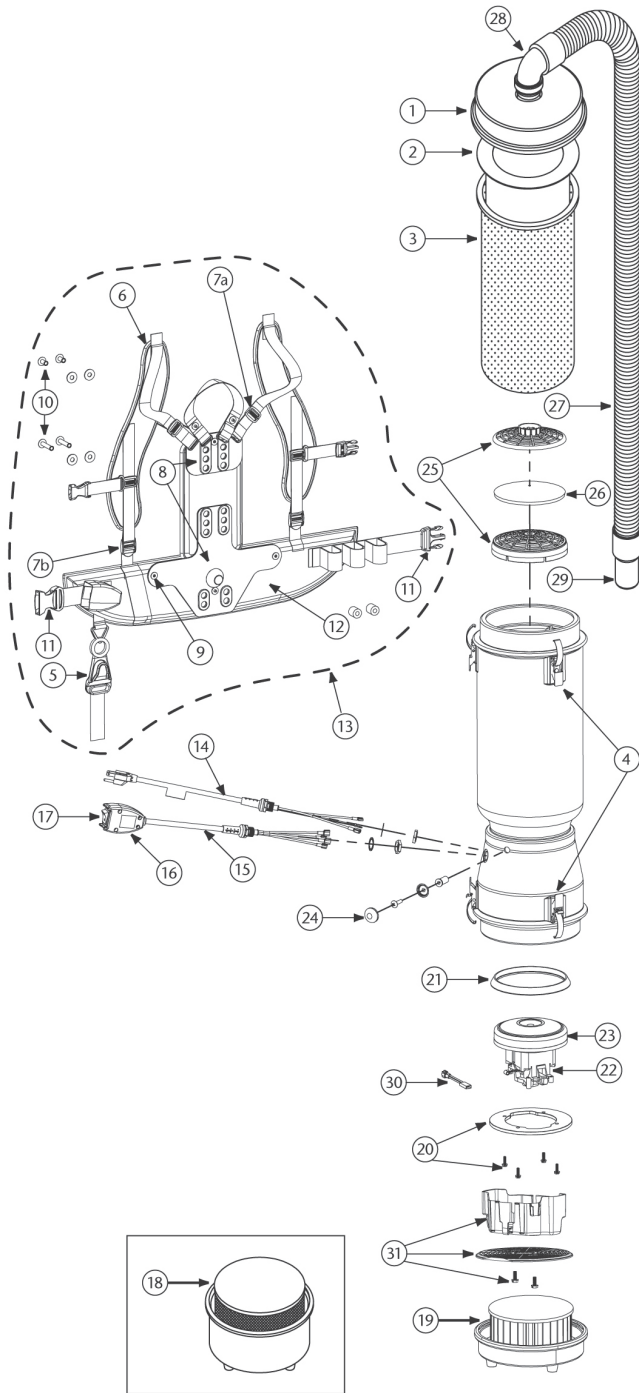

Specification calculations are based on average motor performance.

LINEVACER PARTS

No.	Product Name	Qty	List Price
1	104276 Latch Cap w/Cuff (Black)	1 ea.	\$ 95.96
2	100291 Intercept Micro Filter	10/pk	40.83
3	100565 Micro Cloth Filter	1 ea.	43.72
4	100286 Top or Bottom Cap Latch Set: 3 Latches, 3 Locks w/6 Fastening Rivets, 6 Washers	1 set	57.23
5	510738 Cord Holder	1 ea.	3.95
6	100356 Shoulder Strap Assembly (includes: 7a, 7b)	1 set	25.19
	100354 Strap Assembly Complete (includes: 6, 12)	1 set	77.48
7a	100358 Shoulder Strap Plastic Adjustment (Top)	1 ea.	1.49
7b	100357 Shoulder Strap Plastic Adjustment (Bottom)	1 ea.	1.49
8	105046 Backplate (includes: 9)	1 ea.	38.74
9	100375 Barrel Nut Connection Set for Backplate (Replacement)	1 set	8.75
10	100374 Backplate Connection Set: 4 Screws w/Washers, Stand Offs	1 set	19.37
11	106719 Waist Belt Keeper and Latch	1 ea.	17.57
12	100359 Waist Belt (includes: 11)	1 ea.	58.09
13	103166 Backplate System Complete (includes: 5-12)	1 set	96.84
14	100641 Power Cord Assembly Complete	1 set	28.11
15	101610 Switch Cord Assembly 120V (includes: 16, 17)	1 set	54.26
	101714 Switch Cord w/Crimps	1 ea.	24.06
16	101472 Switch Box w/Velcro and New Lamb Switch	1 set	34.86
	106287 Switch Box w/Velcro and Screws	1 ea.	26.03
17	106066 On/Off Switch (must use with #106287)	1 ea.	10.56
18	104275 ULPA Filter Assembly Complete w/Bottom Cap	1 set	494.51
	(100280, 100282)		
19	104274PT HEPA Filter Assembly Complete w/Bottom Cap	1 set	358.19
	(100277, 100279)		
20	100335 Motor Compression Ring w/Screws	1 set	18.63
	100378 Compression Ring Screw Set: 4 Screws	1 set	4.38
21	100014 Motor Gasket	1 ea.	17.47
	100297 Gasket Ring (Not Shown)	1 ea.	7.63
22	105697 Carbon Brush Set (Domel Motor)	1 set	30.98
	100424 Carbon Brush Set (Ametek Motor) (116311-00)	1 set	30.98
	106904 Carbon Brush Set (Ametek Motor) (122157-00)	1 set	30.98
23	100422 Motor/Fan (120 V) w/Crimps (Ametek Motor)	1 ea.	134.27
	100380 Motor Crimp Set: 4 female, 4 Male and a Ground Crimp Connector	1 set	15.52
	100379 Motor Ground, Wire Clamp Set w/Screws	1 set	8.75
24	100368 Motor Mounting System Set: 3 Well Nuts, 3 Bolts, 3 Washers, 3 Covers	1 set	19.37
25	100030 Dome Filter w/Foam Media	1 ea.	11.66
26	100343 Foam Filter Media for Dome Filter	1 ea.	2.69
27	107648 48" Static-Dissipating Hose w/ Non-Replaceable Elbow and Straight Cuffs	1 ea.	40.47
28	101928 Replacement Double Swivel Elbow Cuff	1 ea.	13.40
29	100694 Replacement Double Swivel Straight Cuff	1 ea.	7.99
30	107294 Thermal Protector	1 ea.	21.27
31	105044 Motor Shroud/Diffuser w/Screw Set: 2 Screws	1 set	33.21
	101678 50" Extension Cord (Not Shown)	1 ea.	49.64