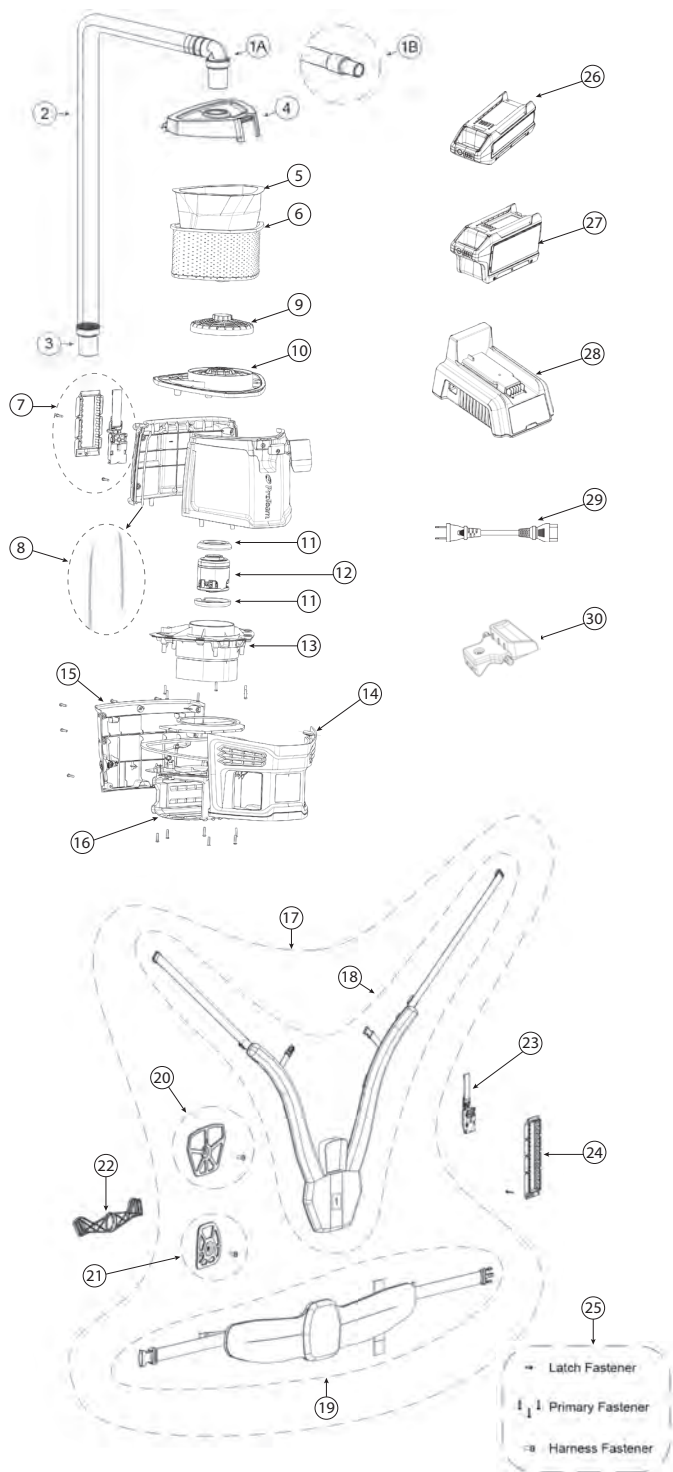

All vacuums purchased in kit configurations include battery and charger.

GOFIT 3 & 6 CORDLESS PARTS

No.	Product Name	Qty	List Price
1A	101928 Replacement Double Swivel Elbow Cuff	1 ea.	\$13.40
1B	100694 Replacement Double Swivel Straight Cuff	1 ea.	7.99
2	100505 48" Static-Dissipating Hose w/ Straight Cuffs	1 ea.	38.68
	107648 48" Static-Dissipating Hose w/ Non Replaceable Cuffs	1 ea.	40.47
3	100694 Replacement Swivel Cuff 1 1/2"	1 ea.	7.99
4	843694 Purple Cap	1 ea.	37.20
5	107314 Intercept Micro Filter (GoFit 6)	10/pk	22.58
	107666 Intercept Micro Filter (GoFit 3)	10/pk	19.67
6	834072 Micro Cloth Filter (GoFit 6)	1 ea.	36.11
	843966 Micro Cloth Filter (GoFit 3)	1 ea.	32.25
7	510779 Latch Assembly Complete w/ Retainer and Screw	1 ea.	8.92
8	834035-3 Gasket Tank 6 QT Cordless	2 ea.	3.76
	834035-4 Gasket Tank 3 QT Cordless	2 ea.	3.76
9	847650 Twist-On Dome Filter w/ HEPA Media	1 ea.	8.05
10	510802 Upper Motor Support w/ Gasket	1 ea.	13.65
11	510803 Motor Gaskets Upper and Lower	1 set	4.12
12	510804 Motor Assembly 60V	1 ea.	92.32
13	510805 Lower Motor Support w/ Screws	1 set	8.80
14	510806 Front Housing Assembly w/ Screws	1 set	32.65
15	510807 Rear Housing Assembly w/ Screws	1 set	23.09
16	510808 Battery Housing Assembly w/ Screws	1 set	30.00
17	844073 Harness Complete Assembly	1 ea.	103.39
18	844665 Upper Harness Assembly	1 ea.	52.06
19	843939 Lower Harness Assembly	1 ea.	50.93
20	510771 Upper Harness Plate w/ Screw	1 ea.	9.20
21	510772 Lower Harness Plate w/ Screw	1 ea.	9.34
22	843842 Lower Harness Articulating Arm	1 ea.	7.57
23	843947 Harness Quick Adjuster Assembly	1 ea.	8.72
24	510774 Harness Quick Adjust Holder w/ Screw (GoFit 6)	1 set	7.70
	510775 Harness Quick Adjust Holder w/ Screw (GoFit 3)	1 set	7.70
25	510783 Fastener Package	1 ea.	4.69
26	107683 GoFit 4Ah Battery	1 ea.	580.00
27	107684 GoFit 8Ah Battery	1 ea.	925.00
28	107685 GoFit Battery Charger and Cord	1 ea.	350.00
29	847718 GoFit Charger Cord	1 ea.	7.25
30	844754 Battery Button Latch	1 ea.	2.25