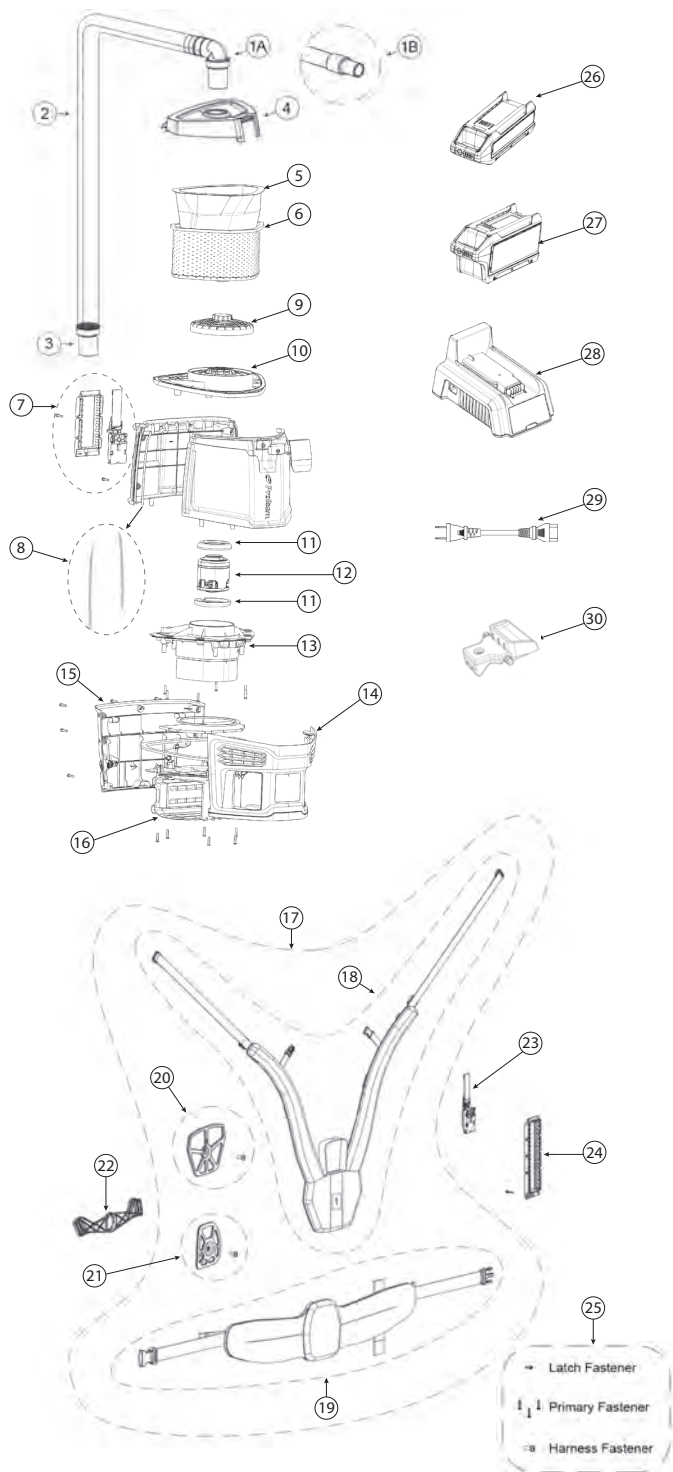

GOFIT 3 & 6 CORDLESS PARTS

No.	Product Name	Qty	List Price
1A	101928 Replacement Double Swivel Elbow Cuff	1 ea.	$13.40
1B	100694 Replacement Double Swivel Straight Cuff	1 ea.	7.99
2	100505 48" Static-Dissipating Hose w/ Straight Cuffs	1 ea.	38.68
	107648 48" Static-Dissipating Hose w/ Non Replaceable Cuffs	1 ea.	40.47
3	100694 Replacement Swivel Cuff 1 1/2"	1 ea.	7.99
4	843694 Purple Cap	1 ea.	37.20
5	107314 Intercept Micro Filter (GoFit 6)	10/pk	22.58
	107666 Intercept Micro Filter (GoFit 3)	10/pk	19.67
6	834072 Micro Cloth Filter (GoFit 6)	1 ea.	36.11
	843966 Micro Cloth Filter (GoFit 3)	1 ea.	32.25
7	510779 Latch Assembly Complete w/ Retainer and Screw	1 ea.	8.92
8	834035-3 Gasket Tank 6 QT Cordless	2 ea.	3.76
	834035-4 Gasket Tank 3 QT Cordless	2 ea.	3.76
9	847650 Twist-On Dome Filter w/ HEPA Media	1 ea.	8.05
10	510802 Upper Motor Support w/ Gasket	1 ea.	13.65
11	510803 Motor Gaskets Upper and Lower	1 set	4.12
12	510804 Motor Assembly 60V	1 ea.	92.32
13	510805 Lower Motor Support w/ Screws	1 set	8.80
14	510806 Front Housing Assembly w/ Screws	1 set	32.65
15	510807 Rear Housing Assembly w/ Screws	1 set	23.09
16	510808 Battery Housing Assembly w/ Screws	1 set	30.00
17	844073 Harness Complete Assembly	1 ea.	103.39
18	844665 Upper Harness Assembly	1 ea.	52.06
19	843939 Lower Harness Assembly	1 ea.	50.93
20	510771 Upper Harness Plate w/ Screw	1 ea.	9.20
21	510772 Lower Harness Plate w/ Screw	1 ea.	9.34
22	843842 Lower Harness Articulating Arm	1 ea.	7.57
23	843947 Harness Quick Adjuster Assembly	1 ea.	8.72
24	510774 Harness Quick Adjust Holder w/ Screw (GoFit 6)	1 set	7.70
	510775 Harness Quick Adjust Holder w/ Screw (GoFit 3)	1 set	7.70
25	510783 Fastener Package	1 ea.	4.69
26	107683 GoFit 4Ah Battery	1 ea.	580.00
27	107684 GoFit 8Ah Battery	1 ea.	925.00
28	107685 GoFit Battery Charger and Cord	1 ea.	350.00
29	847718 GoFit Charger Cord	1 ea.	7.25
30	844754 Battery Button Latch	1 ea.	2.25

Highlighted SKUs are shared parts with GoFit Corded Backpack Vacuums