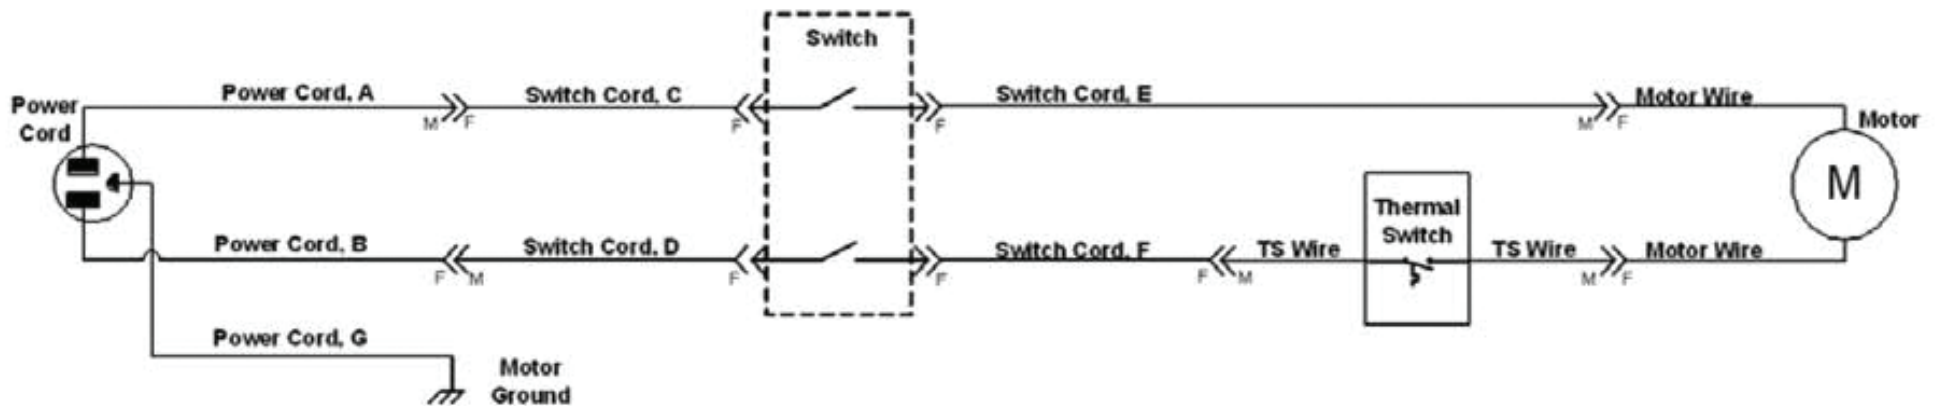

DOMESTIC BACKPACK VACUUM SERVICE DIAGRAM (120V)

Power Cord		
	14 AWG	16 AWG
A	Brown	Black
B	Blue	White
G	Green/Yel	Green

Switch Cord		
	14 AWG	16 AWG
C	Brown	Black
D	Blue	White
E	Black	Blue
F	Grey	Red