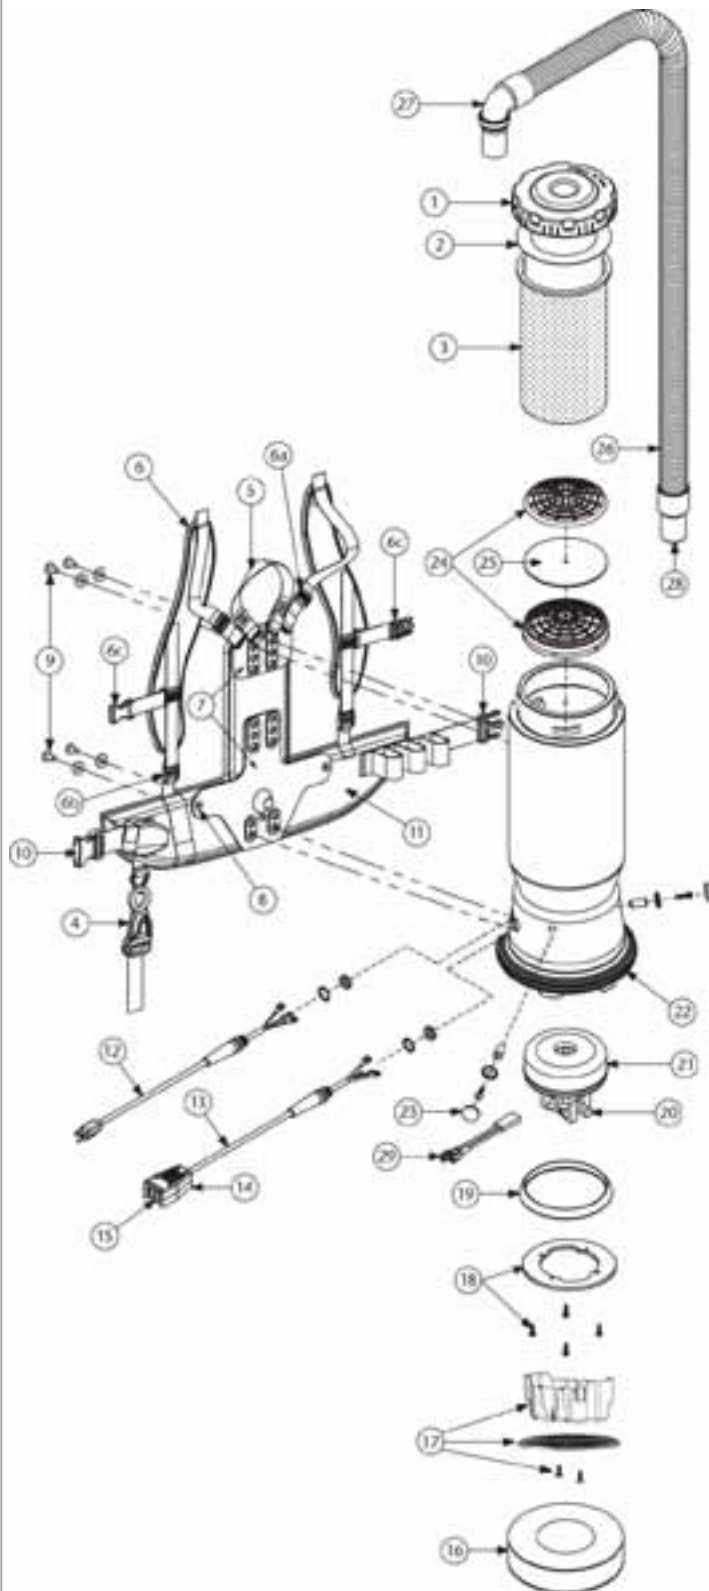

QUARTERVAC PARTS

No.	Product Name	Qty	List Price
1	104273 Twist Cap (Black)	1 ea.	\$28.85
2	100431 Intercept Micro Filter	10/pk	15.60
3	100564 Micro Cloth Filter	1 ea.	24.45
4	102604 Cord Holder	1 ea.	8.77
5	101737 Carry Handle w/Rivet and Washer Set	1 set	8.54
6	100356 Shoulder Strap Assembly (includes: #6a, 6b, 6c)	1 set	17.05
6a	100358 Shoulder Strap Plastic Adjustment Buckle (Top)	1 ea.	.99
6b	100357 Shoulder Strap Plastic Adjustment Buckle (Bottom)	1 ea.	.99
6c	103627 Sternum Strap Buckles (Latch and Keeper)	1 set	2.10
7	105046 Backplate (includes: #8)	1 ea.	26.24
8	100375 Barrel Nut Connection Set for Backplate (Replacement)	1 set	5.90
9	100716 Backplate (Black) Connection Set: 4 Screws w/Washers	1 set	13.11
10	106719 Waist Belt Keeper and Latch	1 ea.	11.89
11	100359 Waist Belt (includes: #10)	1 ea.	39.34
	100354 Strap Assembly Complete (includes: #6, 11)	1 set	52.47
	103166 Backplate (Black) System Complete (includes: #4, 5, 6, 7, 9, 11)	1 set	65.58
12	100641 Power Cord Assembly	1 set	19.03
13	101714 Switch Cord w/Crimps	1 set	16.28
	101610 Switch Cord Assembly (includes: #13, 14, 15)	1 ea.	36.73
14	101472 Switch Box w/Velcro and New Lamb Switch	1 set	23.60
	106287 Switch Box w/Velcro and Screws	1 ea.	17.61
15	106066 On/Off Switch (must use with 106287)	1 ea.	7.14
16	100698 Sound Muffler	1 ea.	28.97
17	105044 Motor Shroud Diffuser w/Screw Set: 2 Screws	1 set	22.48
18	100335 Motor Compression Ring w/Screws	1 set	11.15
	100378 Compression Ring Screws: 4 Screws	1 set	2.95
19	100014 Tetraseal	1 ea.	11.81
20	105697 Carbon Brush Set (Domel Motor)	1 set	20.98
	101531 Carbon Brush Set (Ametek Motor) (116309-00)	1 set	20.98
	106904 Carbon Brush Set (Ametek Motor) (122157-00)	1 set	20.98
21	100422 Motor/Fan (120 V) w/Crimps	1 ea.	88.67
	100379 Motor Ground Wire Clamp Set w/Screws	1 set	5.90
	100380 Motor Crimp Set: 4 Female, 4 Male, Ground Crimp Connector	1 set	10.49
22	100586 Bottom Bumper	1 set	7.22
23	100368 Motor Mounting System Set: 3 Well Nuts, 3 Bolts, 3 Washers, 3 Covers	1 set	13.11
24	100030 Dome Filter w/Foam Media	1 ea.	7.88
25	100343 Foam Filter Media for Dome Filter	1 ea.	1.32
	101220 High Filtration Disk (optional)	2/pk	10.59
26	103048 Static-Dissipating Hose (Black) w/Cuffs 1½"	1 ea.	24.93
27	101928 Replacement Double Swivel Elbow Cuff (Black) 1½"	1 ea.	9.06
28	100694 Replacement Swivel Cuff (Black) 1½"	1 ea.	5.39
29	107294 Thermal Protector	1 ea.	14.39
	101678 50' Extension Cord (Not Shown)	1 ea.	32.60