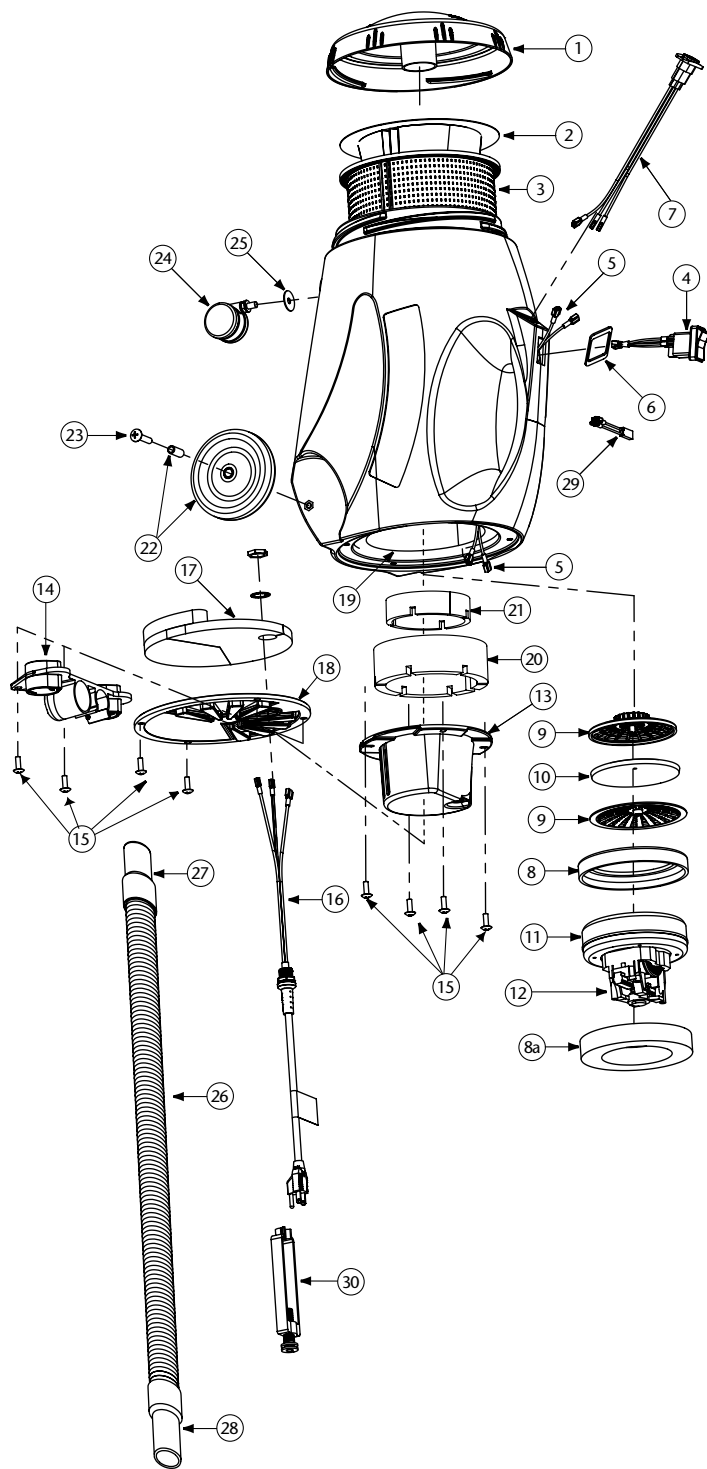

OPTIONAL CONFIGURATIONS

107153	w/ Xover Performance Floor Tool Kit C (107099)	\$589
107154	w/ Xover Floor Tool Kit D (107100)	589

RUNNINGVAC/PROVAC CN PARTS

No.	Product Name	Qty	List Price
1	103318 Top Cap, Black (ProVac CN)	1 ea.	\$ 34.10
	106889 Top Cap, Purple (RunningVac)	1 ea.	34.10
2	104544 Intercept Micro Filter	10/pk	24.97
3	103115 Micro Cloth Filter	1 ea.	30.88
4	103327 On/Off Switch	1 ea.	23.52
5	103212 Wire Harness Assembly: 3 Wires and Strain Relief	1 set	13.49
6	106110 Gasket	1 ea.	3.26
7	105047 Receptacle Assembly for Powerhead (ProVac CN Only)	1 ea.	6.98
8	103236 Motor Seal	1 ea.	6.56
8a	105430 Upper Foam Compression Ring	1 ea.	14.49
9	102784 Dome Filter w/Filter Media	1 ea.	7.88
10	101949 Replacement Foam Media for Dome Filter	1 ea.	1.32
	102761 High Filtration Disk (Optional)	2/pk	10.80
11	105687 Motor/Fan (120V)	1 ea.	118.04
12	105164 Carbon Brush Set (Domel Motor)	1 set	20.98
	101720 Carbon Brush Set (Ametek Motor)	1 set	20.98
13	103121 Motor Mount	1 ea.	21.23
14	103117 Tool Dock	1 ea.	19.69
15	103266 Motor Mount and Vented Exhaust Cover Screw Kit	1 set	5.84
16	103215 Power Cord Assembly w/Locknut and Washer	1 ea.	19.03
17	103123 Exhaust Foam	1 ea.	19.06
18	103360 Cover Assembly, Vented Exhaust	1 ea.	31.24
19	103256 Rear Foam Diffuser	1 ea.	11.81
20	103124 Foam Inlet Damper A	1 ea.	14.01
21	103125 Foam Inlet Damper B	1 ea.	9.86
22	103267 Rear Wheel Assembly Kit: 2 Wheels, 2 Spacers, 2 Screws	1 set	18.76
23	103268 Rear Wheel Mounting Screw Kit: 2 Screws	1 set	3.02
24	103114 Swivel Caster (Front Wheel)	1 ea.	11.81
25	103545 Conical Washer for Swivel Caster	1 set	4.32
26	103172 78" Static Dissipating Hose w/Cuffs (Black) 1½"	1 set	34.10
27	100694 Replacement Swivel Cuff (Black) 1½"	1 ea.	5.39
28	103150 Replacement Long Swivel Cuff (Black) 1½"	1 ea.	11.19
29	107294 Thermal Protector	1 ea.	14.39
30	103441 Cord Lock	1 ea.	12.34
	101678 50' Extension Cord (Not Shown)	1 ea.	32.60