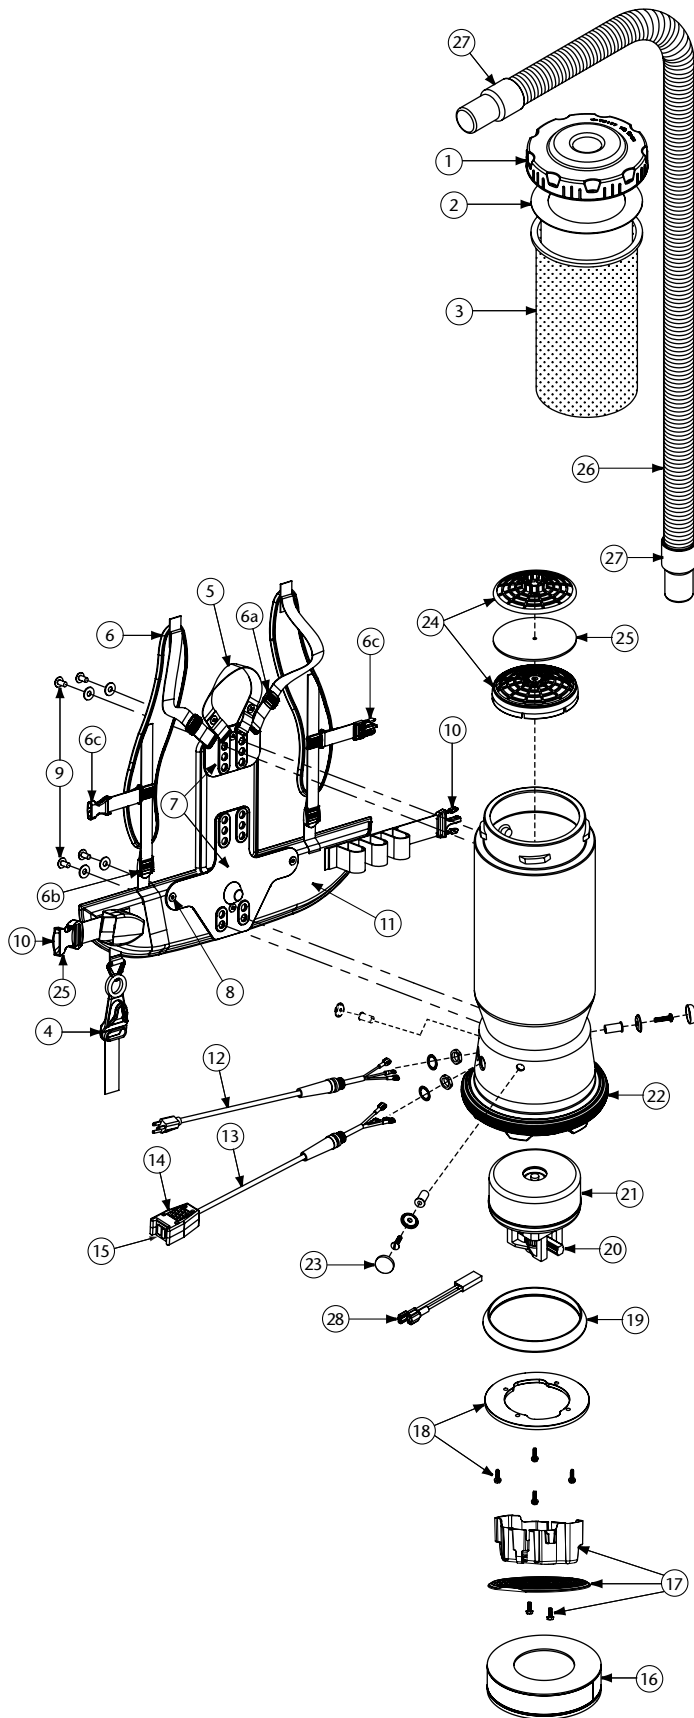

# PROVAC BP/AVIATIONVAC PARTS

No.	Product Name	Qty	List Price
1	104273 Twist Cap (Black)	1 ea.	\$ 28.85
2	100431 Intercept Micro Filter	10/pk	15.60
3	100564 Micro Cloth Filter	1 ea.	24.45
4	102604 Cord Holder	1 ea.	8.77
5	101737 Carry Handle w/Rivet and Washer Set	1 set	8.54
6	100356 Shoulder Strap Assembly (includes: #6a, 6b, 6c)	1 set	17.05
6a	100358 Shoulder Strap Plastic Adjustment (Top)	1 ea.	.99
6b	100357 Shoulder Strap Plastic Adjustment (Bottom)	1 ea.	.99
6c	103627 Sternum Strap Buckles (Latch and Keeper)	1 set	2.10
7	105046 Backplate (includes: #8)	1 ea.	26.24
8	100375 Barrel Nut Connection Set for Backplate (Replacement)	1 set	5.90
9	100716 Backplate (Black) Connection Set: 4 Screws w/Washers	1 set	13.11
10	106719 Waist Belt Keeper and Latch	1 ea.	11.89
11	100359 Waist Belt (includes: #10)	1 ea.	39.34
	100354 Strap Assembly Complete (includes: #6, 11)	1 set	52.47
	103166 Backplate System Complete (includes: #4, 5, 6, 7, 9, 11)	1 set	65.58
12	100641 Power Cord Assembly	1 set	19.03
13	101610 Switch Cord Assembly Complete (includes: #14, 15)	1 set	36.73
	101714 Switch Cord w/Crimps	1 ea.	16.28
	101715 Switch Cord w/Crimps (AviationVac)	1 ea.	16.28
	101717 Switch Cord Assembly Complete w/Switch and Box (AviationVac)	1 ea.	36.73
14	101472 Switch Box w/Velcro and New Lamb Switch	1 set	23.60
	106287 Switch Box w/Velcro and Screws	1 ea.	17.61
15	106066 On/Off Switch (Must be Used with 106287)	1 ea.	7.14
16	105800 Sound Muffler	1 ea.	28.97
17	105044 Motor Shroud/Diffuser w/Screw Set: 2 Screws	1 set	22.48
18	100335 Motor Compression Ring w/Screws	1 set	11.15
	100378 Compression Ring Screw Set: 4 Screws	1 set	2.95
19	100014 Tetraseal	1 ea.	11.81
20	105697 Carbon Brush Set for ProVac BP Motor (Domel Motor)	1 set	20.98
	100424 Carbon Brush Set for ProVac BP Motor (Ametek Motor) (116311-00)	1 set	20.98
	106904 Carbon Brush Set (Ametek Motor) (122157-00)	1 set	20.98
	100173 Carbon Brush Set for 400 Hz Motor (AviationVac)	1 set	97.28
21	100422 Motor/Fan (120 V) w/Crimps for ProVac BP	1 ea.	88.67
	100171 Motor/Fan w/Rectifier and Crimps (400Hz) (ProVac BP/AviationVac)	1 set	199.47
	100174 Motor Rectifier (ProVac BP/AviationVac)	1 ea.	28.85
	100379 Motor Ground Connection and Wire Clamp Set w/Screws	1 set	5.90
	100380 Motor Crimp Set: 4 Female, 4 Male, Ground Crimp Connector	1 set	10.49
22	100586 Bottom Bumper	1 ea.	7.22
23	100368 Motor Mounting System Set: 3 Well Nuts, 3 Bolts, 3 Washers, 3 Covers	1 set	13.11
	24 100030 Dome Filter w/Foam Media	1 ea.	7.88
	25 100343 Foam Filter Media for Dome Filter	1 ea.	1.32
	101220 High Filtration Disk (Optional)	2/pk	10.59
26	100505 Static-Dissipating Hose (Black) w/Cuffs 1½", PV	1 ea.	26.18
	103237 Static-Dissipating Hose (AviationVac) 1¼" (Black)	1 ea.	26.18
	103048 Static-Dissipating Hose (AviationVac) 1½" (Black)	1 ea.	24.93
27	100694 Replacement Swivel Cuff (Black) 1½"	1 ea.	5.39
	102715 Replacement Double Swivel Elbow Cuff 1¼" (Black) (AviationVac)	1 ea.	9.66
	103279 Replacement Swivel Cuff 1¼" (Black)(AviationVac)	1 ea.	6.69
28	107294 Thermal Protector	1 ea.	14.39
	101678 50' Extension Cord (Not Shown)	1 ea.	32.60