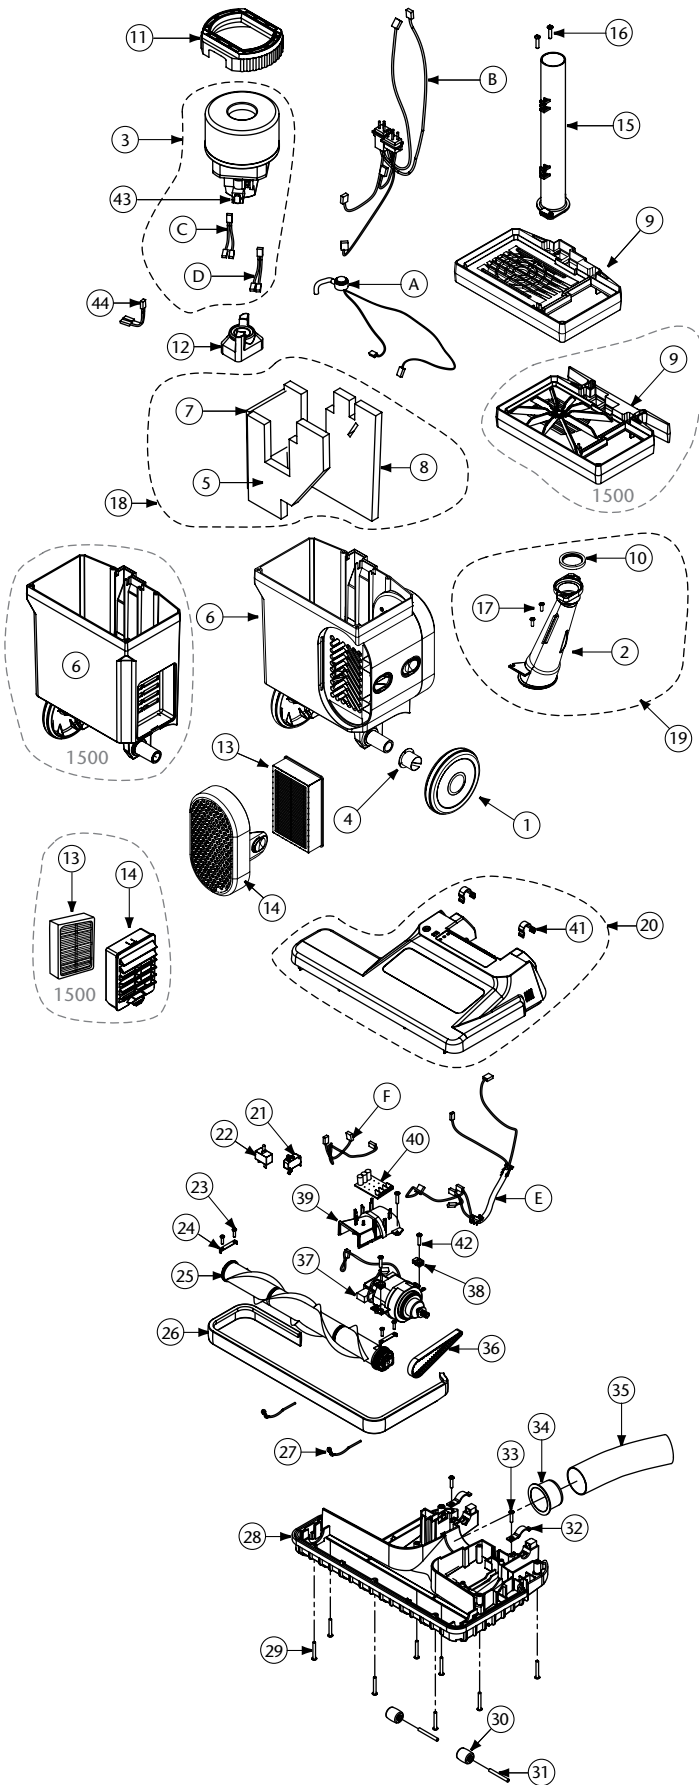

PROFORCE 1500 HEPA PARTS

No.	Product Name	Qty	List Price
1	104306 Wheel, Rear	2/pk	$12.74
2	104250 Air Duct	1 ea.	10.83
3	104957 Motor Assembly Kit w/Jumpers (includes: C, D)	1 ea.	76.41
4	104504 Bearing, Pivot	2/pk	3.48
5	103532 Foam, Sound, Motor Housing Front Panel	1 ea.	5.42
6	104536 1500 Motor Housing, Charcoal	1 ea.	36.17
	107257 1500 HEPA Motor Housing, Charcoal	1 ea.	36.17
7	103533 Foam, Sound, Motor Housing Left Panel	1 ea.	3.18
8	103531 Foam, Sound, Motor Housing Rear Panel	1 ea.	7.64
9	104245 1500 Bulkhead, Dark Grey	1 ea.	15.36
	107255 1500 HEPA Bulkhead, Dark Grey	1 ea.	15.36
10	104253 Seal, Lower Air Duct , Nitrile	1 ea.	1.28
11	104249 Motor Mount, Upper Nitrile	1 ea.	10.83
12	104247 Motor Mount, Lower Nitrile	1 ea.	6.37
13	107005 1500 HEPA Filter, Exhaust, HEPA Media	1 ea.	5.78
	105136 Filter, Exhaust, HEPA Media	1 ea.	6.95
14	107258 1500 HEPA Cover, Filter Cartridge, Charcoal	1 ea.	5.22
	104246 1500/1200 Cover, Filter Cartridge, Charcoal	1 ea.	5.22
15	104578 Air Duct, Upper ProForce 1500	1 ea.	6.95
16	104209 Screw, Phillips, 4mm x 12mm, F/Upper Air Duct	2/pk	2.76
17	104267 Screw, Phillips, 4mm x 12mm, F/Lower Air Duct	2/pk	4.25
18	105488 Motor Housing Sound Filter Kit (includes: #5, 7, 8)	1 kit	15.28
19	105489 Air Duct Kit (includes: #2, 10, 17)	1 kit	11.47
20	107282 1500 HEPA Power Nozzle Cover w/Detent Springs & Decal	1 ea.	31.45
	104494 1500 Power Nozzle Cover w/Detent Springs & Decal	1 ea.	31.45
21	104279 Switch, Safety, Power Nozzle Lockout	1 ea.	13.73
22	104212 Circuit Breaker	1 ea.	17.51
23	104496 Screw, Phillips, 2.9mm x 13mm, F/Brush Retainer	4/pk	5.30
24	104499 Retainer, Brush Roll	2/pk	2.55
25	104216 Brush Roll, Power Nozzle, 14"	1 ea.	30.35
26	104218 Bumper, Power Nozzle, Vinyl	1 ea.	6.95
27	104500 Brace, Formed Wire, F/Power Nozzle Base	2/pk	2.55
28	104221 Baseplate, Power Nozzle	1 ea.	45.80
29	104497 Screw, Phillips, 4mm x 35mm F/Base Cover	8/pk	6.02
30	104501 Roller, Front	2/pk	4.63
31	104502 Shaft, Front Roller Axle	2/pk	2.55
32	104503 Clamp, Rear Wheel	1 set	4.45
33	104495 Screw, Phillips, 4mm x 19mm, F/Powerhead	5/pk	3.48
34	104227 Sleeve, Hose, Air Duct	1 ea.	2.55
35	104230 Hose, Power Nozzle to Air Duct, Lower	1 ea.	5.88
36	104217 Belt, Drive, F/Brush Roll	1 ea.	5.79
37	104506 Motor, Power Nozzle with Crimps	1 ea.	75.34
38	104498 Grommet, Vibration, Power Nozzle Motor, Nitrile	2/pk	2.55
39	104224 Cover, Air Duct, Power Nozzle	1 ea.	4.79
40	104226 Board, Vacuum Operation Indicator	1 ea.	9.26
41	104507 Spring, Detent, Upright Lock	2/pk	3.48
42	105371 Screw, Phillips, 4.2mm x 19mm, F/Power Nozzle Motor	2/pk	2.32
43	105281 Carbon Brush Set for ProForce Motor	1 set	20.98
44	105760 Thermal Protector	1 ea.	9.37
	105755 Wire Harness Kit includes:	1 set	33.00

- A. Sensor, Bag, Full Indicator
- B. Harness, Wire, Main Power Supply
- C. Harness, Jumper, White
- D. Harness, Jumper, Red
- E. Harness, Wire, Power Nozzle
- F. Harness, Power Nozzle Switch

For shaded areas refer to page 44