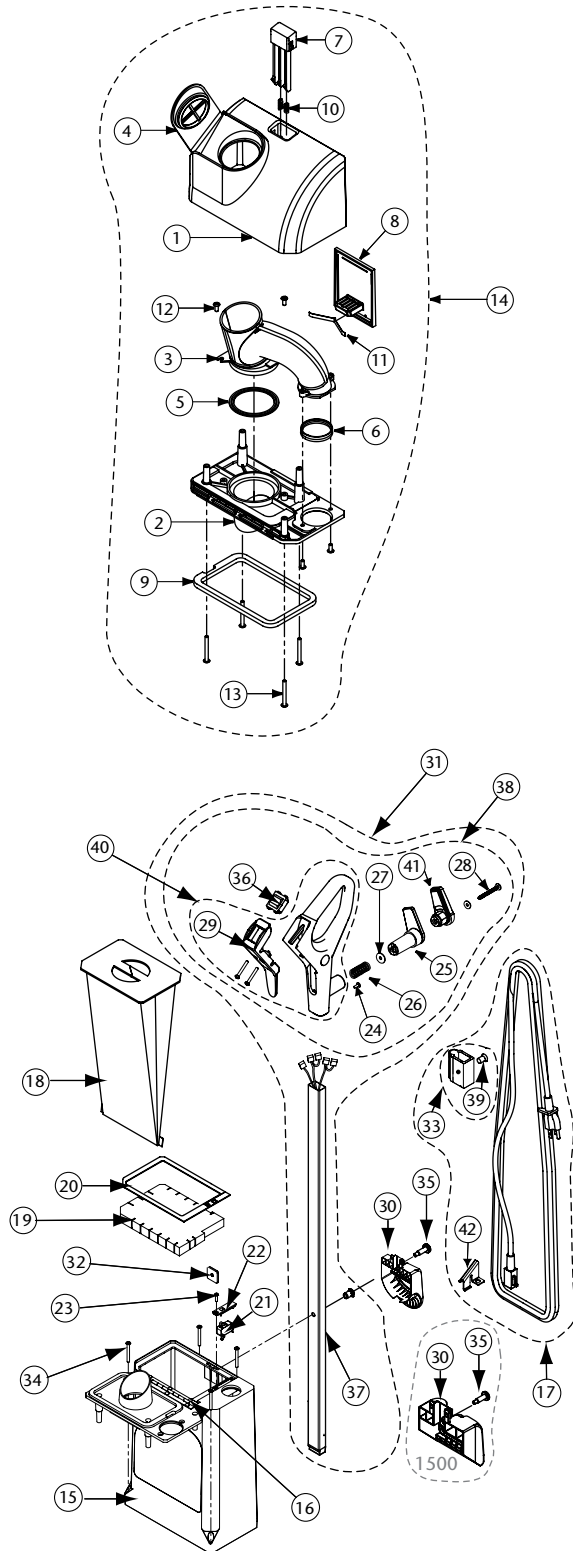

# PROFORCE 1500 HEPA PARTS

No.	Product Name	Qty	List Price
1	104569 Cover, Bag Housing, Grey	1 ea.	\$17.37
2	104570 Plate, Bag Cover Nozzle	1 ea.	5.79
3	104571 Duct, Crossover, Bag Cover	1 ea.	8.28
4	104574 Plug, Access Port	1 ea.	3.48
5	104575 Seal, Crossover Duct/Bag Cover Nozzle Plate, Lower	1 ea.	2.32
6	104576 Seal, Crossover Duct, Inlet	1 ea.	2.32
7	104232 Latch, Release, Bag Cover	1 ea.	4.63
8	104243 Flex Plate, Bag Cover Latch	1 ea.	2.55
9	104241 Seal, Gasket, Bag Cover	1 ea.	2.55
10	104233 Spring, Release Button, F/Bag Cover Latch	2/pk	2.32
11	104242 Spring, Bag Cover Latch	1 ea.	3.48
12	104577 Screw, Phillips, 4.2mm x 9.5mm	4/pk	2.27
13	104493 Screw, Phillips, 4mm x 38mm	4/pk	4.25
14	105491 Filter Cover Kit, w/Riveted Hinge and 6 Rivets (includes: #1-13)	1 kit	40.75
15	104739 1500 Bag Housing Assembly, Grey, w/Riveted Hinge and Decal Includes Bag Cover Nozzle Plate	1 ea.	41.67
	107284 1500 HEPA Bag Housing Assembly, Grey, w/Riveted Hinge and Decal Includes Bag Cover Nozzle Plate	1 ea.	41.67
16	104491 Rivet F/Bag Housing Assembly	6/pk	3.48
17	104284 Cord, Power Clasp, 50' Yellow (includes: #33, 42)	1 ea.	36.73
18	103483 Intercept Micro Filter	10/pk	11.21
19	104281 Filter, Motor Intake	1 ea.	3.03
20	104738 Seal, Gasket, Bag Housing	1 ea.	2.55
21	104283 Switch, Filter, Lock-Out	1 ea.	10.83
22	104282 Cover, Switch, Filter Lock-out	1 ea.	2.55
23	105075 Screw, Phillips, 2.9mm x 13mm, F/Switch Cover	1 ea.	4.14
24	104509 Screw, Phillips, F/Handle Assembly 4mm x 10mm x .07 Pitch	1 ea.	2.32
25	104268 Bracket, Cord Wrap	1 ea.	4.63
26	104269 Spring, Compression, Cord Wrap Bracket	1 ea.	2.55
27	104270 Washer, Compression Spring, Cord Wrap Bracket	1 ea.	1.16
28	104271 Screw, Cord Wrap, 4mm x 35mm Phillips Round Head	1 ea.	2.32
29	106740 Handle Bezel w/Screws (new style)	1 kit	8.13
30	107289 1500 HEPA Handle, Carry	1 ea.	5.09
	104741 1500 Handle, Carry	1 ea.	5.09
31	106615 Handle, Tube Assembly Complete (includes: #37, 38)	1 kit	63.03
32	104259 Plate, Handle Nut	1 ea.	1.28
33	105091 Clasp, Strain Relief Kit w/Fastener (includes:#39)	1 ea.	6.37
34	104493 Screw, Phillips, 4.2mm x 38mm	4/pk	4.25
35	104266 Screw, Handle Assembly	1 ea.	1.42
36	105147 Switch, Rocker, On/Off	1 ea.	13.89
37	104264 Bushing, Handle Tube	1 ea.	1.28
38	106614 Handle Kit (includes: #25, 26, 27, 28, 29, 30, 36, 40, 41)	1 kit	41.67
39	105320 Ratchet Fastener	1 ea.	4.97
40	107073 Handle Bezel Assembly	1 ea.	23.15
41	107093 Impact Bumper	1 ea.	1.04
42	107203 Cord Retention Clip	1 ea.	.83