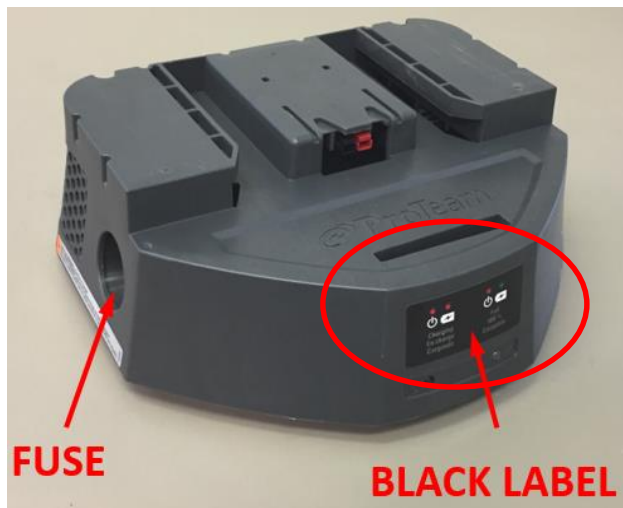

Old Charger (Model No. 107321)