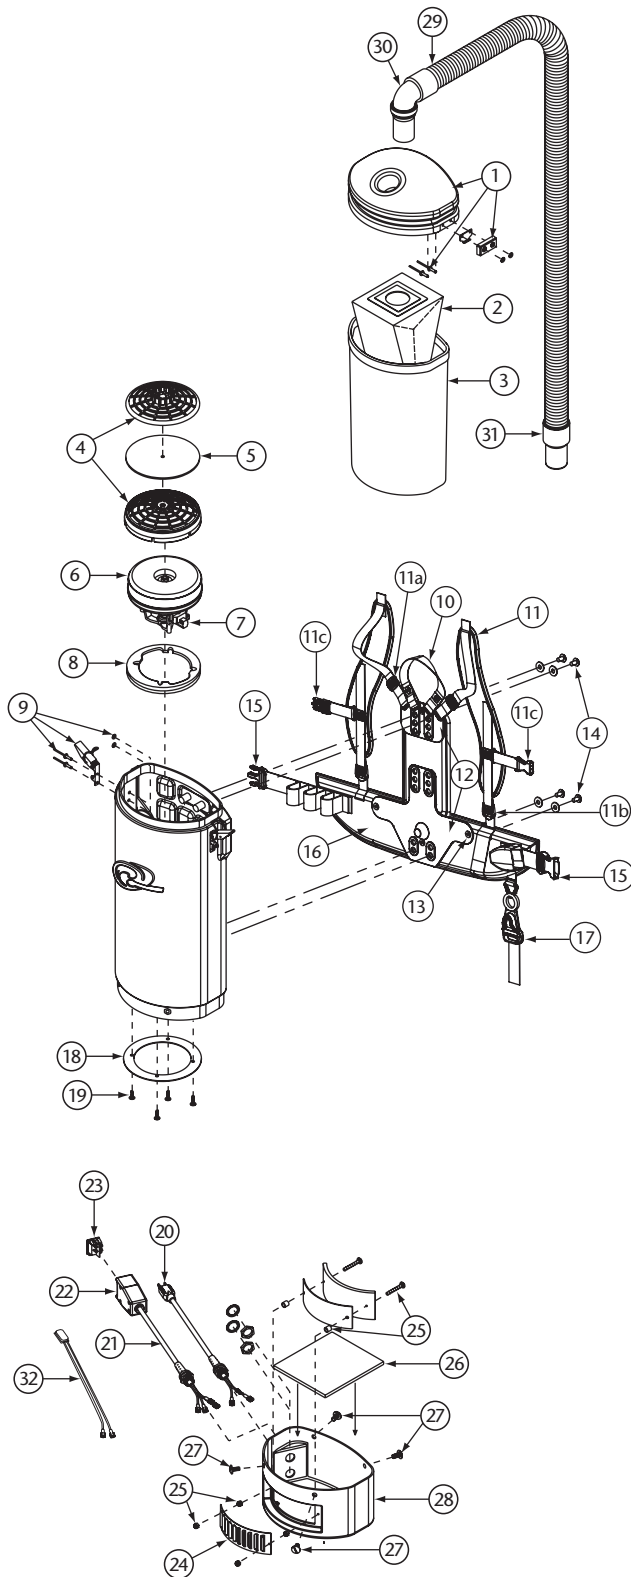

EVEREST PARTS LIST

PART	DESCRIPTION	QTY	LIST
1	103185 Lid Assembly: 1 Lid, 2 Latch Strikes, 2 Bumpers, 4 Pop Rivets, 4 Washers	1 set	\$ 34.10
2	103191 Intercept Micro Filter	10/pk	20.70
3	103176 Micro Cloth Filter	1 ea.	29.60
4	100030 Dome Filter w/Foam Media	1 set	7.88
5	100343 Foam Media for Dome Filter	1 ea.	1.32
	101220 High Filtration Disc (Optional)	2/pk	10.59
6	105773 Motor/Fan w/Crimps for Everest	1 ea.	118.04
7	105164 Replacement Carbon Brush Set for Motor (Dome)	1 set	20.98
	101720 Replacement Carbon Brush Set for Motor (Ametek)	1 set	20.98
8	105605 Motor Plate Gasket	1 ea.	6.25
9	103270 Draw Latch Assembly: 1 Latch, 2 Rivets, 2 Washers	1 set	7.81
10	101737 Carry Handle w/Rivet and Washer Set	1 set	8.54
11	100356 Shoulder Strap Assembly: (Includes: #11a, 11b, 11c)	1 set	17.05
11a	100358 Shoulder Strap Plastic Adjustment Buckle (Top)	1 ea.	.99
11b	100357 Shoulder Strap Plastic Adjustment Buckle (Bottom)	1 ea.	.99
11c	103627 Sternum Strap Buckles (Latch and Keeper)	1 set	2.10
12	103257 Backplate Assembly (2 Pieces) w/Center Pad	1 ea.	26.24
13	100375 Barrel Nut Connection Set for Backplate (Replacement)	1 set	5.90
14	100716 Backplate (Blk) Connection Set: 4 Bolts w/Washers	1 set	13.11
15	106719 Waist Belt (Latch and Keeper)	1 set	11.89
16	100359 Waist Belt (Includes: #15)	1 ea.	39.34
	103166 Backplate System Complete (Includes: #10, 11, 13, 15, 17)	1 set	65.58
17	102604 Cord Holder	1 ea.	8.77
18	102181 Motor Plate	1 ea.	11.81
19	100378 Motor Plate Screw Set: 4 Screws	1 set	2.95
20	103334 Power Cord (18" 14/3) Assembly Complete w/Strain Relief	1 set	19.03
21	101610 Switch Cord Assembly Complete	1 set	36.73
	101714 Switch Cord w/Crimps	1 ea.	16.28
22	101472 Switch Box w/Velcro and New Lamb Switch	1 set	23.60
	106287 Switch Box w/Velcro and Screws	1 ea.	17.61
23	106066 On/Off Switch (Must be used w/#106287)	1 ea.	7.14
24	102052 Exhaust Louver Cover	1 ea.	9.18
25	103274 Sound/Exhaust Assembly: 2 Nylock Nuts, 2 Hex Nuts w/Washers, 2 Screws, 1 Small Acoustic Insulator, 1 Exhaust Bracket, 2 Nylon Spacers	1 set	11.68
26	102510 Accoustic Insulator, Large	1 ea.	7.81
27	103275 Bottom Cap Screw Kit: 4 Screws	1 set	4.46
28	103169 Bottom Cap (Blk)	1 ea.	34.10
29	103048 Static Dissipating Hose w/Cuffs	1 ea.	24.93
30	101928 Replacement Cuff w/Swivel Elbow (Blk) 1 1/2"	1 ea.	9.06
31	100694 Replacement Swivel Cuff (Blk) 1 1/2"	1 ea.	5.39
32	107294 Thermal Protector	1 ea.	14.39
	101678 50' Extension Cord (Not Shown)	1 ea.	32.60