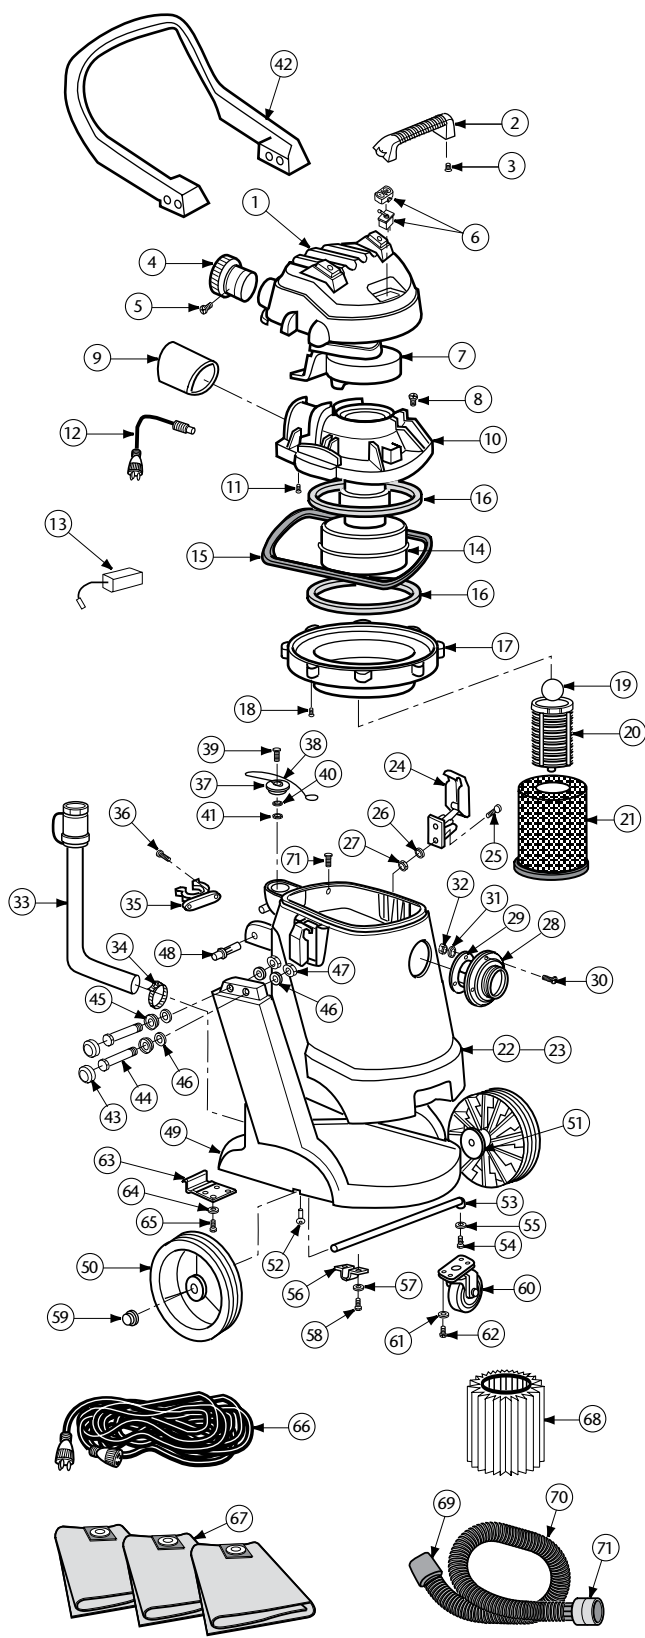

PROGUARD 15/20 PARTS

No.	Product Name	Qty	List Price
1	510097 Motor Cover Assembly (ProGuard 15 only)	1 ea.	\$ 11.66
	510104 Motor Cover Assembly (ProGuard 20 only)	1 ea.	18.95
2	830565-2 Handle Motor Cover	1 ea.	2.31
3	820563-4 Screw Type AB #10 x 3/4"	1 ea.	.05
4	833600 Diffuser Assembly	1 ea.	3.83
5	820563-4 Screw Type AB #10 x 3/4"	1 ea.	.05
6	510127 Switch Assembly	1 ea.	1.84
7	831651 Motor Exhaust Duct	1 ea.	6.04
8	826453-2 Screw 10-32 X 3/4"	1 ea.	.16
9	830609 Exhaust Foam Pad	1 ea.	1.47
10	831653-3 Lid	1 ea.	11.13
11	820563-4 Screw Type AB #10 x 3/4"	1 ea.	.05
12	833417 Power Cord Assembly	1 ea.	21.74
13	822374-8 Carbon Brush Set	1 set	4.88
14	831567 Motor Assembly Complete	1 ea.	83.21
15	833518 Gasket Lid	1 ea.	8.93
16	827415 Gasket Motor	1 ea.	4.36
17	831659 Collector Assembly with Foam	1 ea.	9.19
18	820563-4 Screw Type AB #10 x 3/4"	1 ea.	.05
19	833778 Ball Float	1 ea.	1.21
20	830101-1 Filter Cage	1 ea.	2.73
21	107177 Wet Filter	1 ea.	25.15
22	833603 Tank, 20 Gallon (ProGuard 20 only)	1 ea.	183.23
23	833602 Tank, 15 Gallon (ProGuard 15 only)	1 ea.	166.43
24	833424-1 Drum Latch	1 ea.	4.94
25	833492-1 Screw 10-32 X 3/4"	1 ea.	1.00
26	833493 Washer (13/64 ID) #10	1 ea.	.05
27	161255-8 Nut Lock #10	1 ea.	.32
28	833425 Tank Inlet Adapter	1 ea.	2.21
29	833426 Gasket Inlet Adapter	1 ea.	.89
30	833492 Screw 10-32 X 1 1/4"	1 ea.	.37
31	833493 Washer (13/64 ID) #10	1 ea.	.05
32	161255-8 Nut Lock #10	1 ea.	.32
33	833451 Hose Drain Assembly 30" (includes #34)	1 ea.	22.00
34	833452 Hose Clamp	1 ea.	3.41
35	826881 Hose Clip	1 ea.	1.10
36	808872-2 Screw 10-32 X 1 1/4"	1 ea.	.07
37	833449 Cap Rubber Drum Pour Spout	1 ea.	4.36
38	833450 Pour Spout Cable Lanyard	1 ea.	3.89
39	833492 Screw 10-32 X 1 1/4"	1 ea.	.37
40	833493 Washer (13/64 ID) #10	1 ea.	.05
	833492-1 Screw 10-32 x 3/4" (not pictured)	1 ea.	1.00
41	161255-8 Nut Lock #10	1 ea.	.32
42	833465 Handle, Cart Base	1 ea.	60.85
43	100371 Cap	1 ea.	.68
44	832397-1 Screw Hex 3/8-16 X 3 3/4"	1 ea.	4.41
45	833779 Cap Retainer	1 ea.	.47
46	805557-1 Washer 13/32 ID	1 ea.	.05
47	161255-2 Nut Lock 3/8-16	1 ea.	.16
48	833454 Bushing, Drum Hinge	1 ea.	1.26
49	833456 Base, Cart	1 ea.	179.03
50	833459 Wheel 10"	1 ea.	13.60
51	833460 Wheel Spacer	1 ea.	.58
52	833662 Thumb Screw	1 ea.	.79
53	831024-3 Axle	1 ea.	4.52
54	805466-3 Screw Hex HD 5/16-18 X 5/8"	1 ea.	.26
55	140755-12 Lock Washer Ext 5/16"	1 ea.	.05
56	833461 Axle Bracket	1 ea.	1.63
57	140755-12 Lock Washer Ext 5/16"	1 ea.	.05
58	805466-3 Screw Hex HD 5/16-18 X 5/8"	1 ea.	.26
59	813836-1 Nut Washer Cap	1 ea.	.53
60	833462 Caster 4" w/Bearings	1 ea.	16.85
61	140755-12 Lock Washer Ext 5/16"	1 ea.	.05
62	805466-3 Screw Hex HD 5/16-18 X 5/8"	1 ea.	.26
63	833463 Plate Pedal Lock	1 ea.	6.67
64	140755-12 Lock Washer Ext 5/16"	1 ea.	.05
65	805466-3 Screw Hex HD 5/16-18 X 5/8"	1 ea.	.26
66	833432 50' Extension Cord	1 ea.	60.64
67	107180 Intercept Micro Filter	3/pk	35.34
68	107175 Qwik Lock Fine Dust Filter	1 ea.	25.15
69	831577 Swivel Hose Cuff 1 1/2"	1 ea.	2.42
70	107198 Hose Assembly	1 ea.	41.84
71	833587 Locking Ring Cuff	1 ea.	8.03