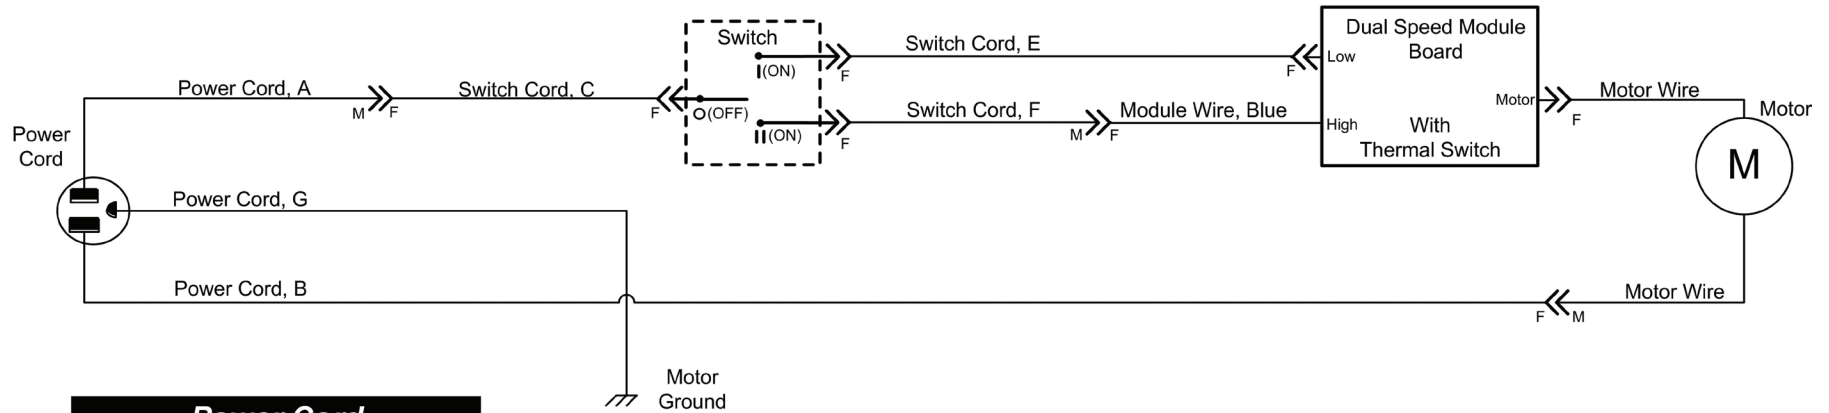

## DOMESTIC QUIETPRO VACUUM SERVICE DIAGRAM (120V)

Power Cord		
	14 AWG	16 AWG
A	Brown	Black
B	Blue	White
G	Green/Yel	Green

Switch Cord		
	14 AWG	16 AWG
C	Brown	Black
Not Used	Blue	White
E	Grey	Red
F	Black	Blue