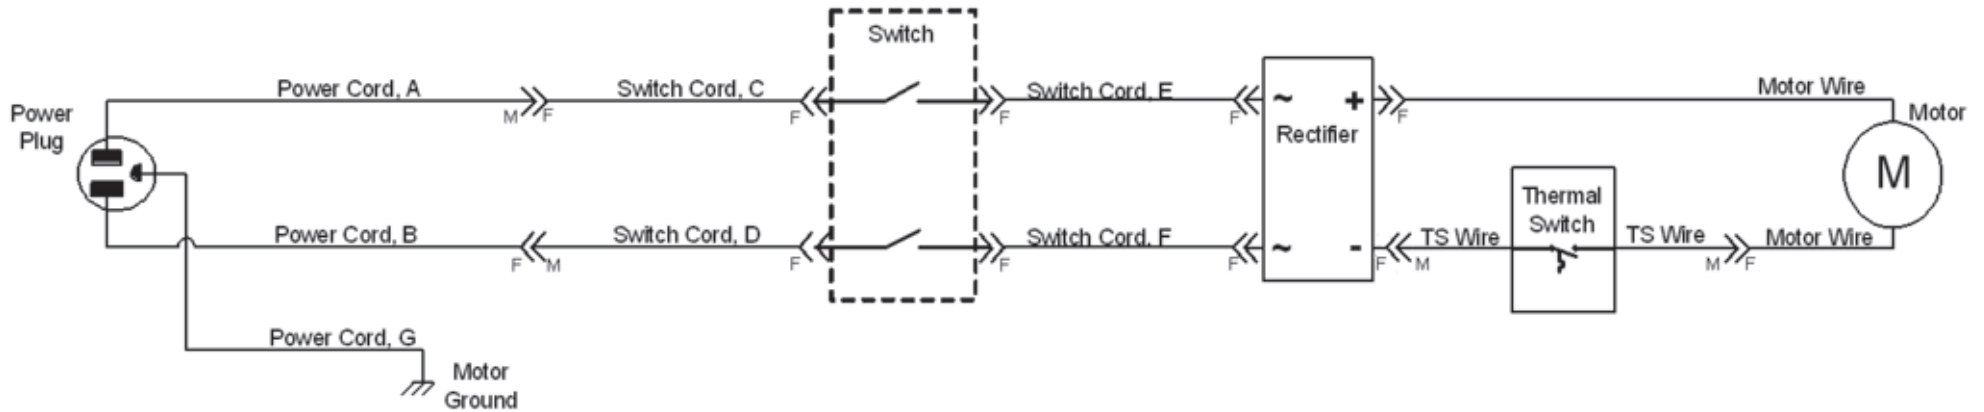

DOMESTIC AVIATION VACUUM SERVICE DIAGRAM

Power Cord		
	14 AWG	16 AWG
A	Brown	Black
B	Blue	White
G	Green/Yel	Green

Switch Cord		
	14 AWG	16 AWG
C	Brown	Black
D	Blue	White
E	Black	Blue
F	Grey	Red