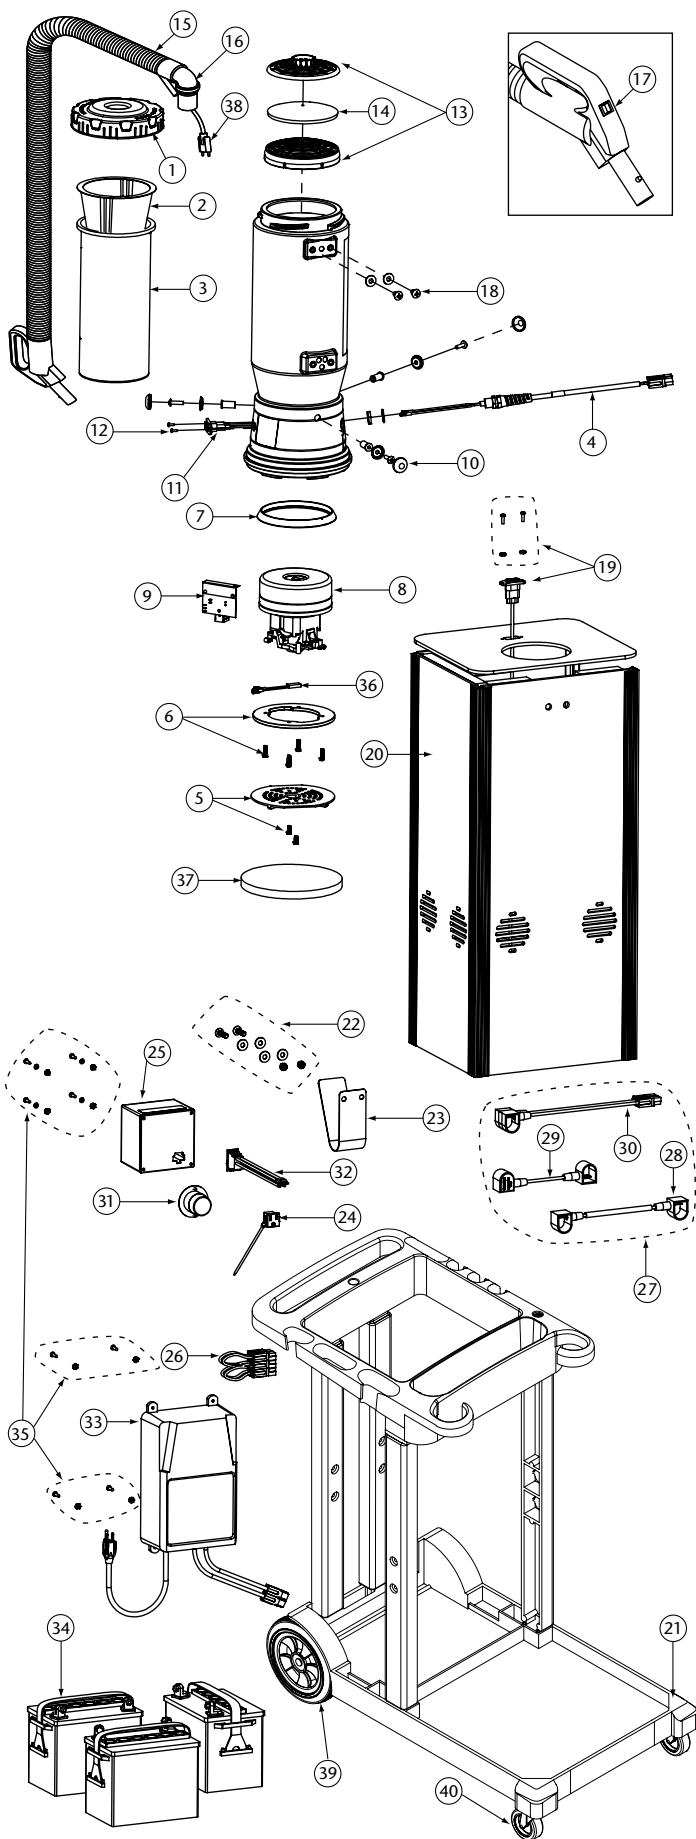

GOCARTVAC PARTS

No.	Product Name	Qty	List Price
1	104273 Twist Cap (Black)	1 ea.	$ 28.85
2	100431 Intercept Micro Filter	10/pk	15.60
3	100564 Micro Cloth Filter	1 ea.	24.45
4	106282 Power Cord Replacement, Complete	1 ea.	65.87
5	105044 Motor Shroud/Diffuser w/Screw Set: 2 screws	1 set	22.48
6	100335 Compression Ring w/Connection Screws	1 set	11.15
	100378 Compression Ring Connection Screws	1 set	2.95
7	100014 Tetraseal	1 ea.	11.81
8	103732 36V Motor w/Crimps, Replacement	1 set	194.67
	103731 Carbon Brush Set for 36V motor	1 set	31.49
	103617 Complete 36V Motor Assembly w/Seal, Compression Ring and Control Module (includes: #6, 7, 8, 9)	1 set	312.90
9	105496 Battery Control Module	1 ea.	88.57
10	100368 Motor Mounting System Set	1 set	13.11
11	103916 Receptacle, 2-Wire w/Crimps	1 ea.	7.05
12	104272 Receptacle Screw Set	1 set	2.27
13	100030 Dome Filter w/Foam Media	1 ea.	7.88
	100343 Foam Filter Media for Dome Filter	1 ea.	1.32
	101220 High Filtration Disk (Optional) (2 pack)	2/pk	10.59
15	103623 Electrified Hose, 1 1/4" x 20' Long, 2-Wire	1 ea.	209.57
16	102715 Replacement Swivel Elbow Cuff, Black	1 ea.	9.66
17	106550 Switch Replacement	1 ea.	8.90
18	106284 Kit, Vacuum Attachment Hardware for Cart	1 ea.	2.85
19	106219 Kit, Power Receptacle Cord	1 set	15.05
20	106211 Box, Sound w/Corner Rails	1 set	484.31
21	106213 Cart Assembly Complete	1 ea.	462.00
22	106214 Kit, Mounting Hardware	1 set	17.31
23	103718 Hose Wrap, Blk	1 ea.	38.37
24	106241 Kit, Receptacle for Box Assembly	1 ea.	9.66
25	106215 Kit, Box Assembly	1 set	127.19
26	106277 Harness, Charging w/Connectors	1 ea.	85.17
27	106216 Kit, Battery Wiring Harness	1 set	108.14
28	106280 Lead, Wire, Battery, Fusible Link, Replacement #8AWG, w/Terminals	1 ea.	35.96
29	106279 Lead, Wire, Battery, Red, #8AWG, w/Terminals	1 ea.	28.13
30	106278 Harness, Battery	1 ea.	54.51
31	106217 Kit, Receptacle	1 set	60.19
32	106281 Switch Assembly w/Crimps	1 ea.	39.74
33	106218 Kit, Charger, 36V, 18.5A, w/Terminals	1 ea.	781.20
34	105828 Battery, Lead Acid, 12V, 37AH	1 ea.	272.54
35	106283 Kit, Attachment Hardware for Charger and Box Assembly	1 ea.	2.85
36	107294 Thermal Protector	1 ea.	14.39
37	106928 Exhaust Muffler	1 ea.	6.08
38	105790 2 Wire Electrified Hose Cord (15")	1 ea.	15.02
39	106297 Rear Wheel Set w/Axle	1 set	107.88
40	106298 Front Wheel	1 ea.	24.98
	101678 50' Extension Cord (Not Shown)	1 ea.	32.60
	834669 Hardware for Base Legs (Not Shown)	1 set	41.30