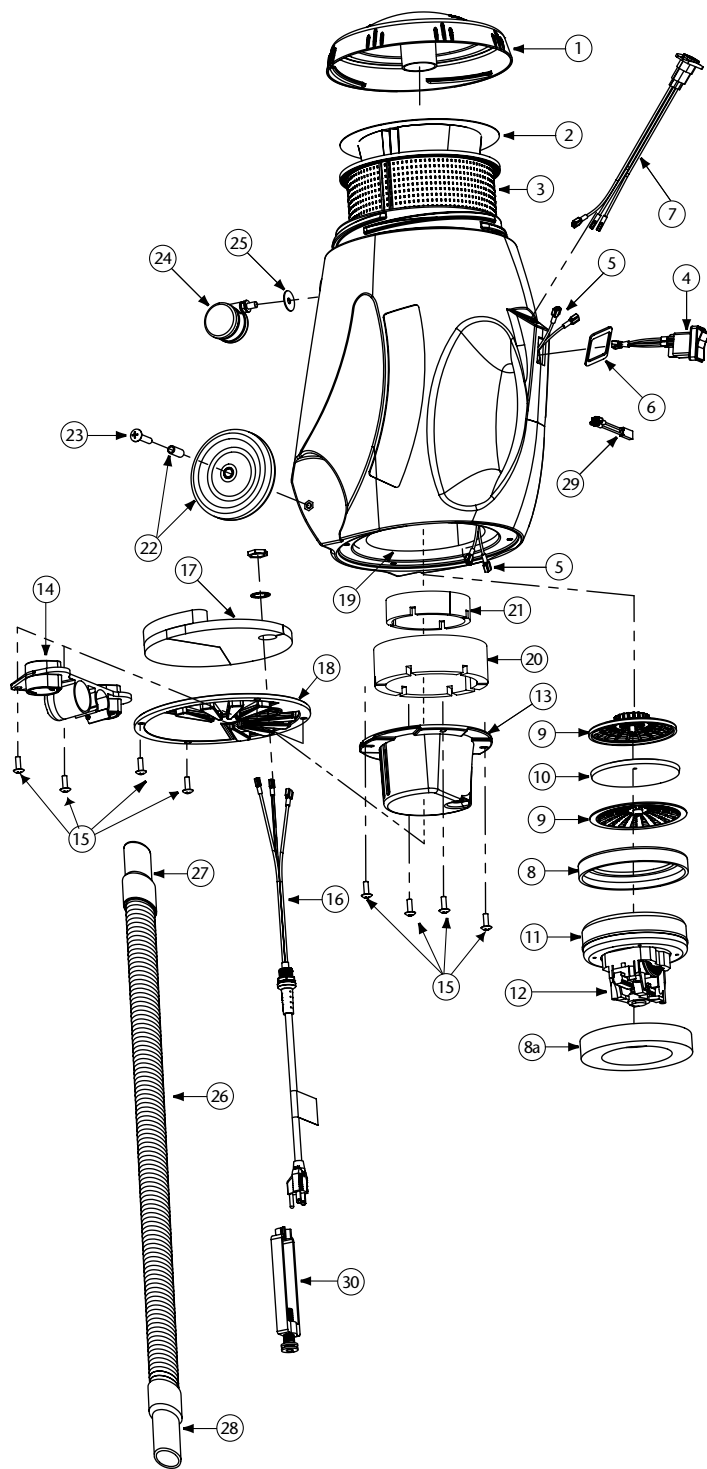

## Specifications

Weight:	12 lbs./ 5.44 kg
Airflow:	150 CFM
Static Lift:	100 in.
Motor:	1188 W/9.9 A
Decibel:	66 dBA
Capacity:	10 qt./11 L
Four Level Filtration:	1054 sq. in. total area

# RUNNINGVAC/PROVAC CN PARTS

No.	Product Name	Qty	List Price
1	103318 Top Cap, Black (ProVac CN)	1 ea.	\$ 34.10
	106889 Top Cap, Purple (RunningVac)	1 ea.	34.10
2	104544 Intercept Micro Filter	10/pk	24.97
3	103115 Micro Cloth Filter	1 ea.	30.88
4	103327 On/Off Switch	1 ea.	23.52
5	103212 Wire Harness Assembly: 3 Wires and Strain Relief	1 set	13.49
6	106110 Gasket	1 ea.	3.26
7	105047 Receptacle Assembly for Powerhead (ProVac CN Only)	1 ea.	6.98
8	103236 Motor Seal	1 ea.	6.56
8a	105430 Upper Foam Compression Ring	1 ea.	14.49
9	102784 Dome Filter w/Filter Media	1 ea.	7.88
10	101949 Replacement Foam Media for Dome Filter	1 ea.	1.32
	102761 High Filtration Disk (Optional)	2/pk	10.80
11	105687 Motor/Fan (120V)	1 ea.	118.04
12	105164 Carbon Brush Set (Domel Motor)	1 set	20.98
	101720 Carbon Brush Set (Ametek Motor)	1 set	20.98
13	103121 Motor Mount	1 ea.	21.23
14	103117 Tool Dock	1 ea.	19.69
15	103266 Motor Mount and Vented Exhaust Cover Screw Kit	1 set	5.84
16	103215 Power Cord Assembly w/Locknut and Washer	1 ea.	19.03
17	103123 Exhaust Foam	1 ea.	19.06
18	103360 Cover Assembly, Vented Exhaust	1 ea.	31.24
19	103256 Rear Foam Diffuser	1 ea.	11.81
20	103124 Foam Inlet Damper A	1 ea.	14.01
21	103125 Foam Inlet Damper B	1 ea.	9.86
22	103267 Rear Wheel Assembly Kit: 2 Wheels, 2 Spacers, 2 Screws	1 set	18.76
23	103268 Rear Wheel Mounting Screw Kit: 2 Screws	1 set	3.02
24	103114 Swivel Caster (Front Wheel)	1 ea.	11.81
25	103545 Conical Washer for Swivel Caster	1 set	4.32
26	103172 78" Static Dissipating Hose w/Cuffs (Black) 1½"	1 set	34.10
27	100694 Replacement Swivel Cuff (Black) 1½"	1 ea.	5.39
28	103150 Replacement Long Swivel Cuff (Black) 1½"	1 ea.	11.19
29	107294 Thermal Protector	1 ea.	14.39
30	103441 Cord Lock	1 ea.	12.34
	101678 50' Extension Cord (Not Shown)	1 ea.	32.60