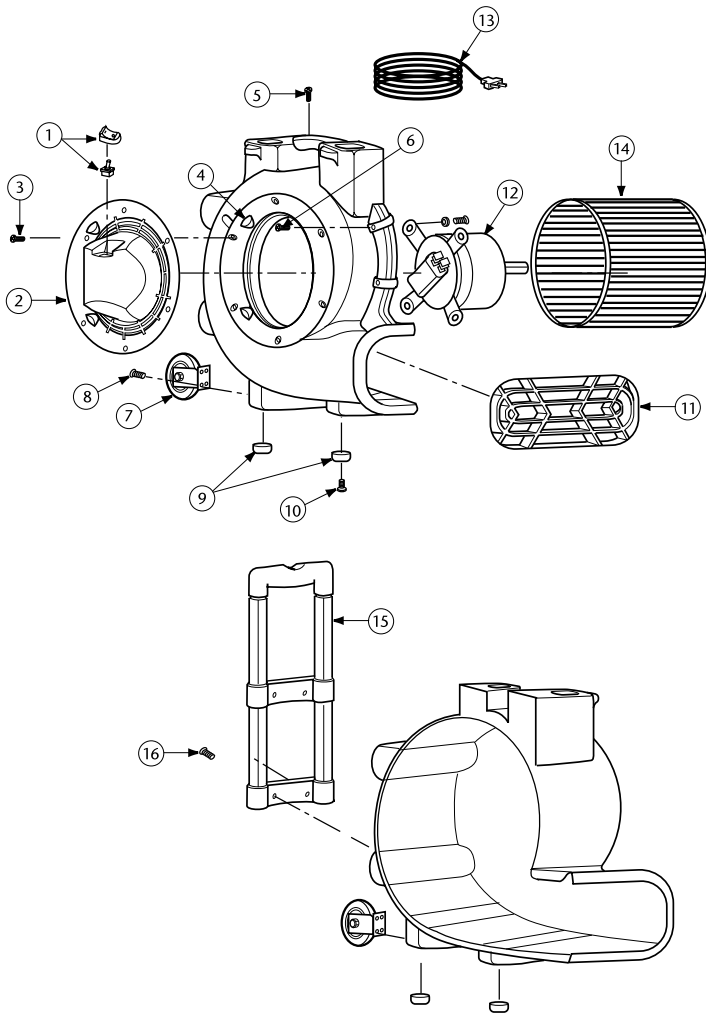

### Specifications

<b>Motor:</b>	.4 HP/360 Watt/Capacitor	
<b>Amperage:</b>	Low	2.4 A
	Medium	2.7 A
	High	3.0 A
<b>Airflow:</b>	2200 CFM (max)	
<b>Weight:</b>	28 lbs./12.7 kg	
<b>Decibel:</b>	Low	63 dbA
	Medium	65 dbA
	High	66 dbA
<b>Housing:</b>	2-Piece High-Impact Polypropylene w/ Built-in Cord Wrap	
<b>Storage:</b>	Vertically stackable and top-mounted carry handle	
<b>Blower Wheel:</b>	High-Impact Polypropylene	
<b>Drying Positions:</b>	Three - 0°, 45°/60° (XP model only), 90°	
<b>Transportation:</b>	Telescoping handle and wheels (XP model only)	
<b>Power Cord:</b>	ProBlitz - 30'	
	ProBlitz XP - 25'	
<b>Circuit Breaker:</b>	8 amp max (XP model only)	

### OPTIONAL ACCESSORY

107300 Carpet Clamp Kit

\$45

# PROBLITZ AIR MOVER PARTS

No.	Product Name	Qty	List Price
1	510141 Switch & Knob Assembly	1 ea.	\$ 5.00
2	833658 Inlet Grill	1 ea.	5.45
	510551 Inlet Grill with Outlets (ProBlitz XP only)	1 ea.	13.21
3	820563-7 Screw, Type AB #10 x 3/4"	1 ea.	.05
4	833673 Threaded Inserts - Housing	1 ea.	5.60
5	820563-7 Screw, Type AB #10 x 3/4"	1 ea.	.05
6	820563-13 Screw, Type AB #10 x 1"	1 ea.	.05
7	510140 Wheel Assembly (ProBlitz XP only)	1 ea.	5.00
8	820563-7 Screw, Type AB #10 x 3/4" (ProBlitz XP only)	1 ea.	.05
9	833690 Foot Bumper (Only four (4) required for ProBlitz XP)	1 ea.	1.50
10	820563-7 Screw, Type AB #10 x 3/4" (Only four (4) required for ProBlitz XP)	1 ea.	.05
11	833659 Exhaust Grill	1 ea.	5.04
12	833674 Motor	1 ea.	137.95
13	833675 30' Cord w/Plug	1 ea.	25.85
	841368 25' Cord w/Plug (ProBlitz XP only)	1 ea.	33.55
14	833660 Blower Wheel	1 ea.	29.90
15	833691 Retractable Handle (ProBlitz XP only)	1 ea.	28.75
16	820563-7 Screw, Type AB #10 x 3/4" (ProBlitz XP only)	1 ea.	.05