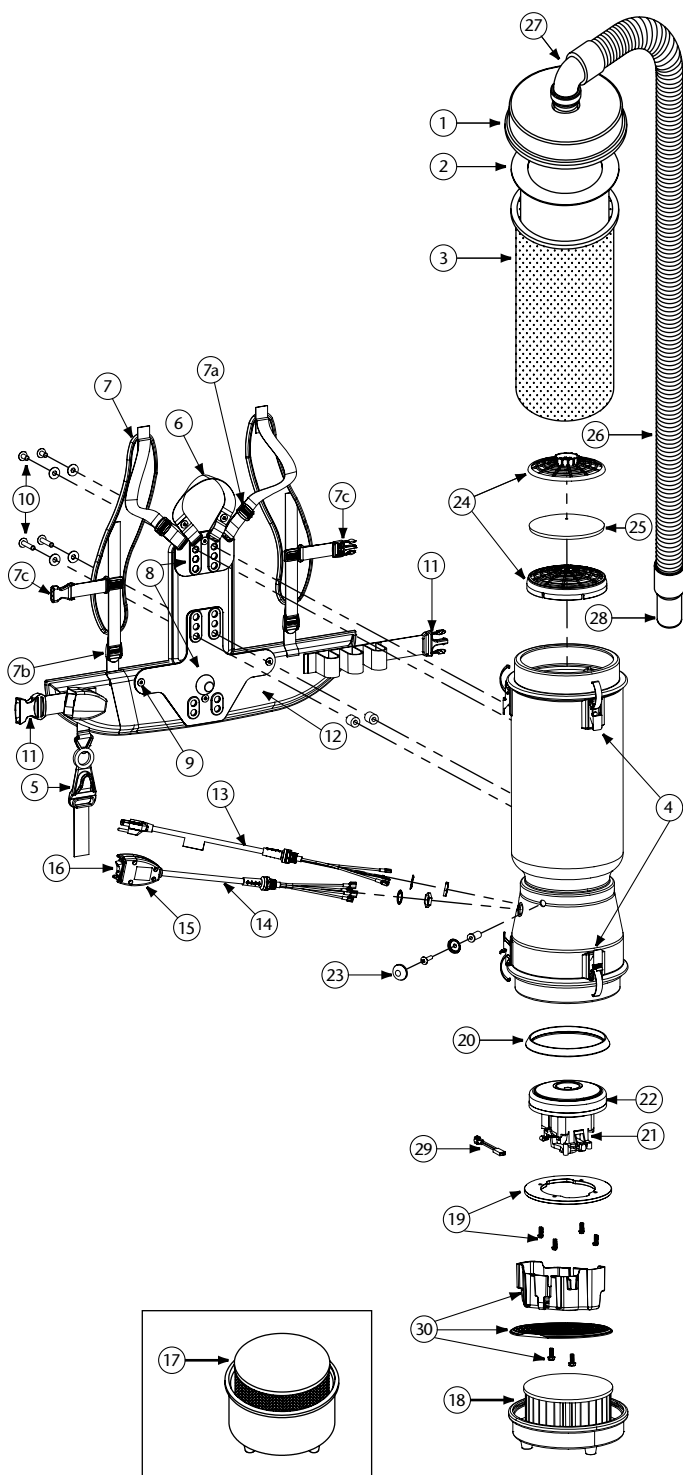

LINEVACER PARTS

No.	Product Name	Qty	List Price
1	104276 Latch Cap w/Cuff (Black)	1 ea.	\$ 38.69
2	100291 Intercept Micro Filter	10/pk	31.10
3	100565 Micro Cloth Filter	1 ea.	29.60
4	100286 Top or Bottom Cap Latch Set: 3 Latches, 3 Locks w/6 Fastening Rivets, 6 Washers	1 set	28.35
5	102604 Cord Holder	1 ea.	8.77
6	101737 Carry Handle w/Rivet and Washer Set	1 set	8.54
7	100356 Shoulder Strap Assembly (includes: #7a, 7b, 7c)	1 set	17.05
7a	100358 Shoulder Strap Plastic Adjustment (Top)	1 ea.	.99
7b	100357 Shoulder Strap Plastic Adjustment (Bottom)	1 ea.	.99
7c	103627 Sternum Strap Buckles (Latch and Keeper)	1 set	2.10
8	105046 Backplate (includes: #9)	1 ea.	26.24
9	100375 Barrel Nut Connection Set for Backplate (Replacement)	1 set	5.90
10	100374 Backplate Connection Set: 4 Screws w/Washers, Stand Offs	1 set	13.11
11	106719 Waist Belt Keeper and Latch	1 ea.	11.89
12	100359 Waist Belt (includes: #11)	1 ea.	39.34
	100354 Strap Assembly Complete (includes: #7, 12)	1 set	52.47
	103166 Backplate System Complete (includes: #5, 6, 7, 8, 10, 12)	1 set	65.58
13	100641 Power Cord Assembly Complete	1 set	19.03
14	101610 Switch Cord Assembly 120V (includes: #14, 15, 16)	1 set	36.73
	101714 Switch Cord w/Crimps	1 ea.	16.28
	101716 Switch Cord Assembly Complete 120V	1 set	39.34
15	101472 Switch Box w/Velcro and New Lamb Switch	1 set	23.60
	106287 Switch Box w/Velcro and Screws	1 ea.	17.61
16	106066 On/Off Switch (must use with #106287)	1 ea.	7.14
17	104275 ULPA Filter Assembly Complete w/Bottom Cap (100280, 100282)	1 set	314.48
18	104274PT HEPA Filter Assembly Complete w/Bottom Cap (100277, 100279)	1 set	242.64
19	100335 Motor Compression Ring w/Screws	1 set	11.15
	100378 Compression Ring Screw Set: 4 Screws	1 set	2.95
20	100014 Tetraseal	1 ea.	11.81
	100297 Gasket Ring (Not Shown)	1 ea.	3.62
21	105697 Carbon Brush Set (Domel Motor)	1 set	20.98
	100424 Carbon Brush Set (Ametek Motor) (116311-00)	1 set	20.98
	106904 Carbon Brush Set (Ametek Motor) (122157-00)	1 set	20.98
22	100422 Motor/Fan (120 V) w/Crimps (Ametek Motor)	1 ea.	88.67
	100380 Motor Crimp Set: 4 female, 4 Male and a Ground Crimp Connector	1 set	10.49
	100379 Motor Ground, Wire Clamp Set w/Screws	1 set	5.90
23	100368 Motor Mounting System Set: 3 Well Nuts, 3 Bolts, 3 Washers, 3 Covers	1 set	13.11
24	100030 Dome Filter w/Foam Media	1 ea.	7.88
25	100343 Foam Filter Media for Dome Filter	1 ea.	1.32
26	103048 Static-Dissipating Hose w/Cuffs (Black)	1 ea.	24.93
27	101928 Replacement Double Swivel Elbow Cuff (Black)	1 ea.	9.06
28	100694 Replacement Swivel Cuff (Black) 1½"	1 ea.	5.39
29	107294 Thermal Protector	1 ea.	14.39
30	105044 Motor Shroud/Diffuser w/Screw Set: 2 Screws	1 set	22.48
	101678 50' Extension Cord (Not Shown)	1 ea.	32.60