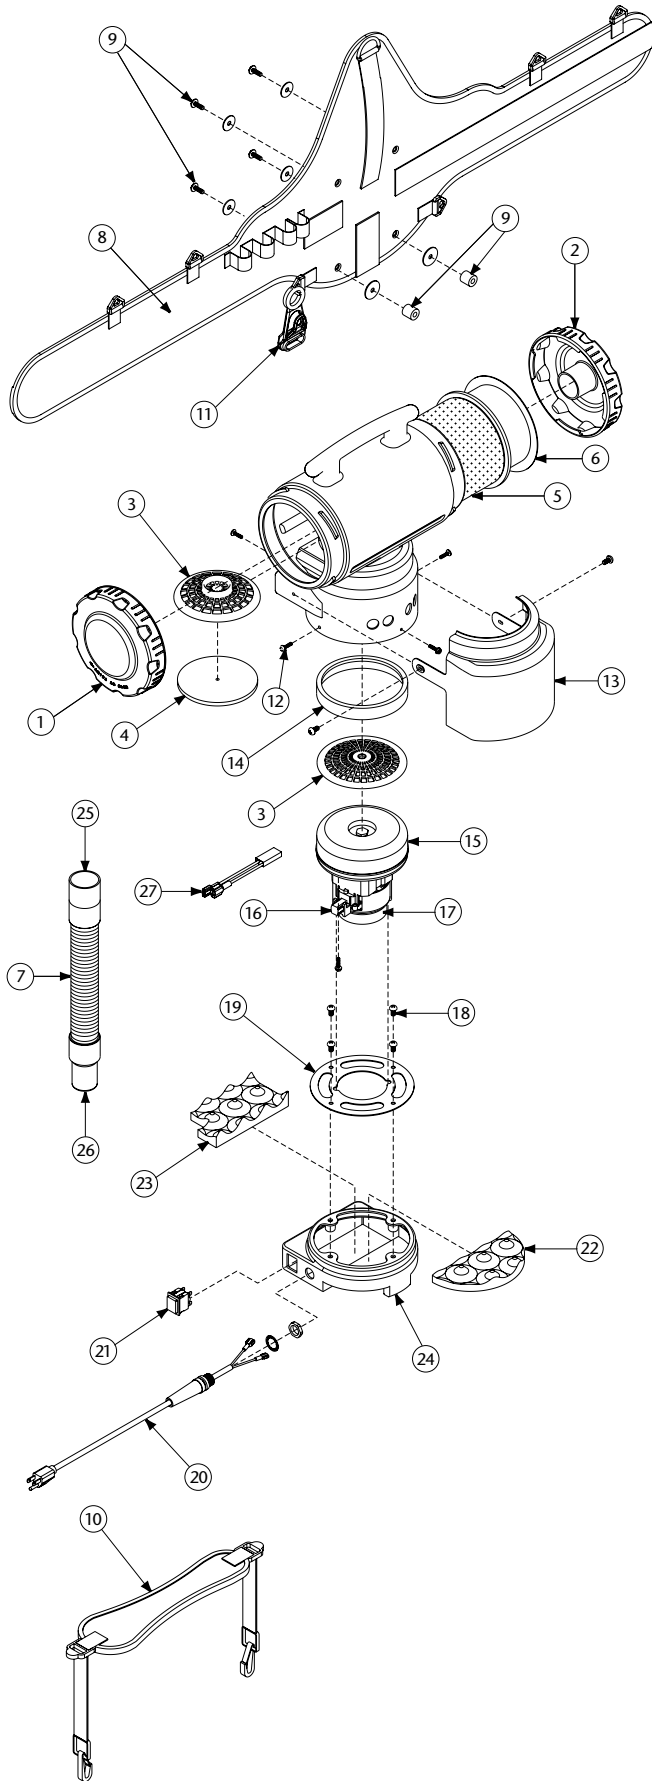

TAILVAC PARTS

No.	Product Name	Qty	List Price
1	101288 Blind Twist Cap Assembly (Grey)	1 ea.	\$ 28.85
2	101934 Twist Cap for Hose Cuff (Grey)	1 ea.	28.85
	102844 Gasket for Blind Twist Cap (Not Shown)	1 ea.	4.91
3	102784 Dome Filter w/Foam Media	1 ea.	7.88
4	101949 Foam Filter Media for Dome Filter	1 ea.	1.32
	102761 High Filtration Disc (optional)	2/pk	10.80
5	100564 Micro Cloth Filter	1 ea.	24.45
6	100431 Reusable Intercept Micro Filter	10/pk	15.60
7	101184 Stretch Hose w/Cuffs 1 1/4" (Black)	1 ea.	22.96
	101705 Stretch Hose w/Cuffs 1 1/2" (Black)	1 ea.	28.51
8	102878 Waist Belt w/Velcro®	1 ea.	42.95
	103025 Retrofit set: Waist Belt and Monostrap	1 set	61.85
9	101274 Waist Belt Connection Set: 4 Screws, 6 Washers, 2 Stand-offs	1 set	6.41
10	102879 Monostrap Assembly	1 ea.	19.69
11	102604 Cord Holder	1 ea.	8.77
12	101272 Step Cap Screw Kit: 4 Screws	1 set	3.28
13	101711 Shroud Retro Kit (Grey) w/2 Screws	1 ea.	26.24
14	103236 Motor Seal	1 ea.	6.56
15	101189PT Motor/Fan (120 V) w/Crimps (Ametek)	1 ea.	128.00
16	102988 Carbon Brush Set for Motor (Ametek)	1 set	20.98
17	103043 Fan and Brush Cover Kit	1 ea.	19.90
18	101271 Motor Mount Screw Kit: 5 Screws, 4 Washers, 1 Nut	1 ea.	1.97
19	100950 Director Plate	1 ea.	12.33
20	101713 Power Cord Assembly Complete w/Strain Relief with Locknut and Washer	1 set	19.03
21	106066 Double Pole On/Off Switch	1 ea.	7.14
22	101228 Front Sound Foam Baffle	1 ea.	4.60
23	101229 Rear Sound Foam Baffle	1 ea.	3.94
24	103262 Step Cap (Grey) w/Attached Front Sound Foam	1 set	32.79
25	101437 Replacement Fixed Hose Cuff (Black) 1 1/2"-1 1/4"	1 ea.	5.60
	107220 Replacement Swivel Cuff (Black) 1 1/2"	1 ea.	6.41
26	101436 Replacement Swivel Cuff (Black) 1 1/4"	1 ea.	7.85
	107220 Replacement Swivel Cuff (Black) 1 1/2"	1 ea.	6.41
	102715 Swivel Elbow 1 1/2"	1 ea.	9.66
27	107083 Thermal Protector	1 ea.	14.39
	101678 50' Extension Cord (Not Shown)	1 ea.	32.60