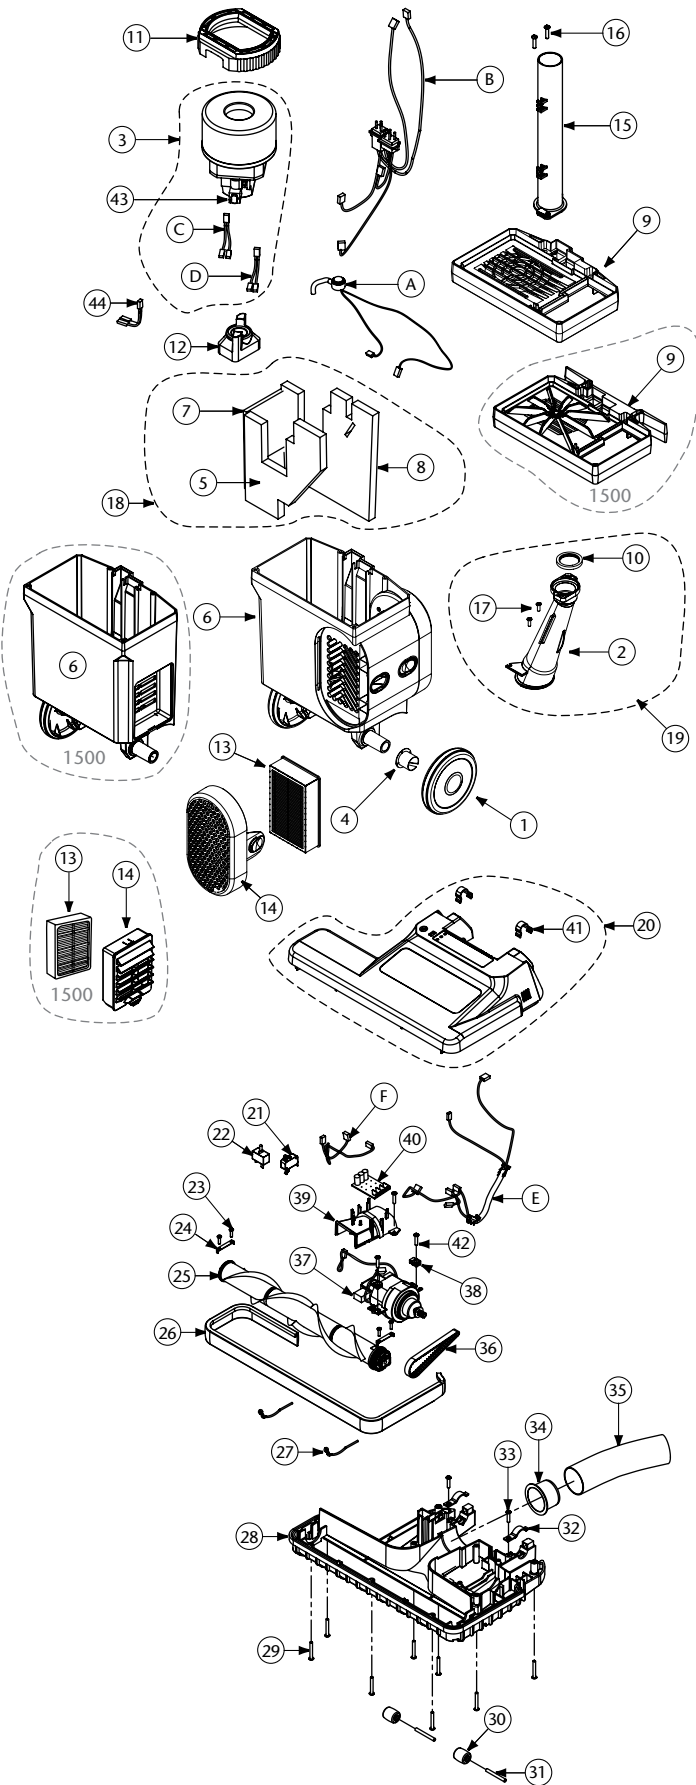

PROFORCE 1500 HEPA PARTS

No.	Product Name	Qty	List Price
1	104306 Wheel, Rear	2/pk	$12.74
2	104250 Air Duct	1 ea.	10.83
3	104957 Motor Assembly Kit w/Jumpers (includes: C, D)	1 ea.	76.41
4	104504 Bearing, Pivot	2/pk	3.48
5	103532 Foam, Sound, Motor Housing Front Panel	1 ea.	5.42
6	104536 1500 Motor Housing, Charcoal	1 ea.	36.17
	107257 1500 HEPA Motor Housing, Charcoal	1 ea.	36.17
7	103533 Foam, Sound, Motor Housing Left Panel	1 ea.	3.18
8	103531 Foam, Sound, Motor Housing Rear Panel	1 ea.	7.64
9	104245 1500 Bulkhead, Dark Grey	1 ea.	15.36
	107255 1500 HEPA Bulkhead, Dark Grey	1 ea.	15.36
10	104253 Seal, Lower Air Duct , Nitrile	1 ea.	1.28
11	104249 Motor Mount, Upper Nitrile	1 ea.	10.83
12	104247 Motor Mount, Lower Nitrile	1 ea.	6.37
13	107005 1500 HEPA Filter, Exhaust, HEPA Media	1 ea.	5.78
	105136 Filter, Exhaust, HEPA Media	1 ea.	6.95
14	107258 1500 HEPA Cover, Filter Cartridge, Charcoal	1 ea.	5.22
	104246 1500/1200 Cover, Filter Cartridge, Charcoal	1 ea.	5.22
15	104578 Air Duct, Upper ProForce 1500	1 ea.	6.95
16	104209 Screw, Phillips, 4mm x 12mm, F/Upper Air Duct	2/pk	2.76
17	104267 Screw, Phillips, 4mm x 12mm, F/Lower Air Duct	2/pk	4.25
18	105488 Motor Housing Sound Filter Kit (includes: #5, 7, 8)	1 kit	15.28
19	105489 Air Duct Kit (includes: #2, 10, 17)	1 kit	11.47
20	107282 1500 HEPA Power Nozzle Cover w/Detent Springs & Decal	1 ea.	31.45
	104494 1500 Power Nozzle Cover w/Detent Springs & Decal	1 ea.	31.45
21	104279 Switch, Safety, Power Nozzle Lockout	1 ea.	13.73
22	104212 Circuit Breaker	1 ea.	17.51
23	104496 Screw, Phillips, 2.9mm x 13mm, F/Brush Retainer	4/pk	5.30
24	104499 Retainer, Brush Roll	2/pk	2.55
25	104216 Brush Roll, Power Nozzle, 14"	1 ea.	30.35
26	104218 Bumper, Power Nozzle, Vinyl	1 ea.	6.95
27	104500 Brace, Formed Wire, F/Power Nozzle Base	2/pk	2.55
28	104221 Baseplate, Power Nozzle	1 ea.	45.80
29	104497 Screw, Phillips, 4mm x 35mm F/Base Cover	8/pk	6.02
30	104501 Roller, Front	2/pk	4.63
31	104502 Shaft, Front Roller Axle	2/pk	2.55
32	104503 Clamp, Rear Wheel	1 set	4.45
33	104495 Screw, Phillips, 4mm x 19mm, F/Powerhead	5/pk	3.48
34	104227 Sleeve, Hose, Air Duct	1 ea.	2.55
35	104230 Hose, Power Nozzle to Air Duct, Lower	1 ea.	5.88
36	104217 Belt, Drive, F/Brush Roll	1 ea.	5.79
37	104506 Motor, Power Nozzle with Crimps	1 ea.	75.34
38	104498 Grommet, Vibration, Power Nozzle Motor, Nitrile	2/pk	2.55
39	104224 Cover, Air Duct, Power Nozzle	1 ea.	4.79
40	104226 Board, Vacuum Operation Indicator	1 ea.	9.26
41	104507 Spring, Detent, Upright Lock	2/pk	3.48
42	105371 Screw, Phillips, 4.2mm x 19mm, F/Power Nozzle Motor	2/pk	2.32
43	105281 Carbon Brush Set for ProForce Motor	1 set	20.98
44	105760 Thermal Protector	1 ea.	9.37
	105755 Wire Harness Kit includes:	1 set	33.00

- A. Sensor, Bag, Full Indicator
- B. Harness, Wire, Main Power Supply
- C. Harness, Jumper, White
- D. Harness, Jumper, Red
- E. Harness, Wire, Power Nozzle
- F. Harness, Power Nozzle Switch

For shaded areas refer to page 44