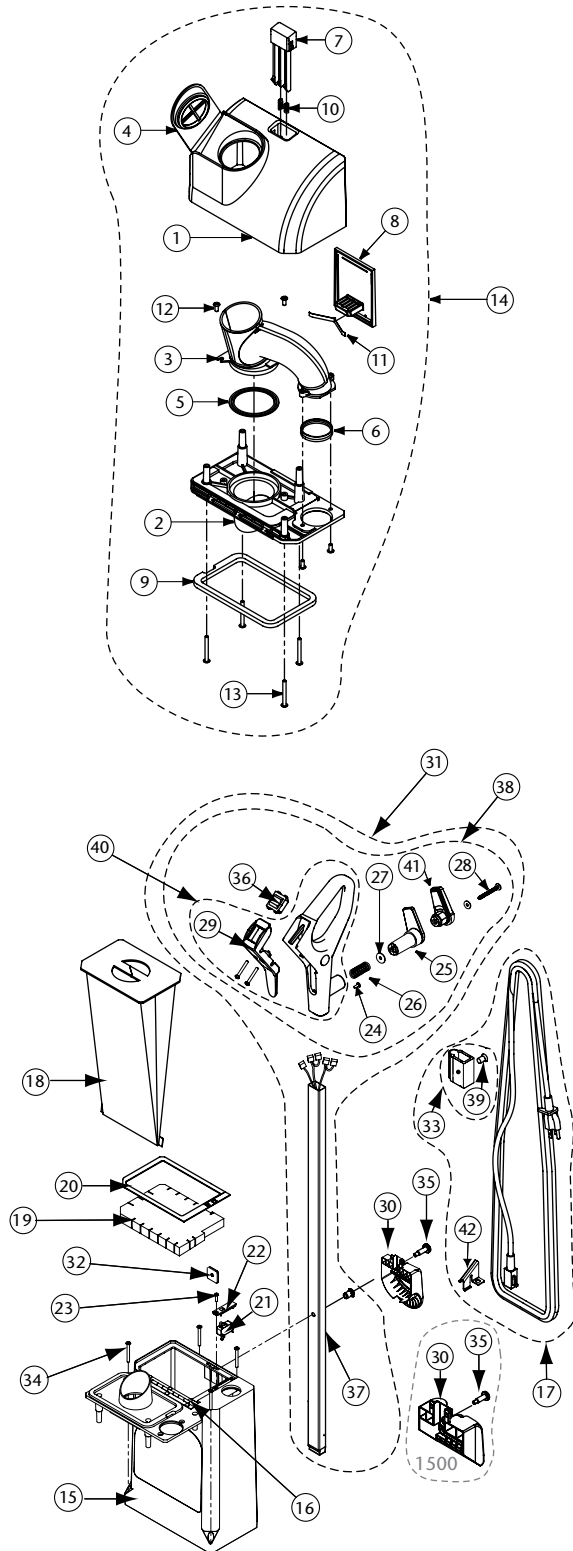

PROFORCE 1500 HEPA PARTS

No.	Product Name	Qty	List Price
1	104569 Cover, Bag Housing, Grey	1 ea.	\$17.37
2	104570 Plate, Bag Cover Nozzle	1 ea.	5.79
3	104571 Duct, Crossover, Bag Cover	1 ea.	8.28
4	104574 Plug, Access Port	1 ea.	3.48
5	104575 Seal, Crossover Duct/Bag Cover Nozzle Plate, Lower	1 ea.	2.32
6	104576 Seal, Crossover Duct, Inlet	1 ea.	2.32
7	104232 Latch, Release, Bag Cover	1 ea.	4.63
8	104243 Flex Plate, Bag Cover Latch	1 ea.	2.55
9	104241 Seal, Gasket, Bag Cover	1 ea.	2.55
10	104233 Spring, Release Button, F/Bag Cover Latch	2/pk	2.32
11	104242 Spring, Bag Cover Latch	1 ea.	3.48
12	104577 Screw, Phillips, 4.2mm x 9.5mm	4/pk	2.27
13	104493 Screw, Phillips, 4mm x 38mm	4/pk	4.25
14	105491 Filter Cover Kit, w/Riveted Hinge and 6 Rivets (includes: #1-13)	1 kit	40.75
15	104739 1500 Bag Housing Assembly, Grey, w/Riveted Hinge and Decal Includes Bag Cover Nozzle Plate	1 ea.	41.67
	107284 1500 HEPA Bag Housing Assembly, Grey, w/Riveted Hinge and Decal Includes Bag Cover Nozzle Plate	1 ea.	41.67
16	104491 Rivet F/Bag Housing Assembly	6/pk	3.48
17	104284 Cord, Power Clasp, 50' Yellow (includes: #33, 42)	1 ea.	36.73
18	103483 Intercept Micro Filter	10/pk	11.21
19	104281 Filter, Motor Intake	1 ea.	3.03
20	104738 Seal, Gasket, Bag Housing	1 ea.	2.55
21	104283 Switch, Filter, Lock-Out	1 ea.	10.83
22	104282 Cover, Switch, Filter Lock-out	1 ea.	2.55
23	105075 Screw, Phillips, 2.9mm x 13mm, F/Switch Cover	1 ea.	4.14
24	104509 Screw, Phillips, F/Handle Assembly 4mm x 10mm x .07 Pitch	1 ea.	2.32
25	104268 Bracket, Cord Wrap	1 ea.	4.63
26	104269 Spring, Compression, Cord Wrap Bracket	1 ea.	2.55
27	104270 Washer, Compression Spring, Cord Wrap Bracket	1 ea.	1.16
28	104271 Screw, Cord Wrap, 4mm x 35mm Phillips Round Head	1 ea.	2.32
29	106740 Handle Bezel w/Screws (new style)	1 kit	8.13
30	107289 1500 HEPA Handle, Carry	1 ea.	5.09
	104741 1500 Handle, Carry	1 ea.	5.09
31	106615 Handle, Tube Assembly Complete (includes: #37, 38)	1 kit	63.03
32	104259 Plate, Handle Nut	1 ea.	1.28
33	105091 Clasp, Strain Relief Kit w/Fastener (includes:#39)	1 ea.	6.37
34	104493 Screw, Phillips, 4.2mm x 38mm	4/pk	4.25
35	104266 Screw, Handle Assembly	1 ea.	1.42
36	105147 Switch, Rocker, On/Off	1 ea.	13.89
37	104264 Bushing, Handle Tube	1 ea.	1.28
38	106614 Handle Kit (includes: #25, 26, 27, 28, 29, 30, 36, 40, 41)	1 kit	41.67
39	105320 Ratchet Fastener	1 ea.	4.97
40	107073 Handle Bezel Assembly	1 ea.	23.15
41	107093 Impact Bumper	1 ea.	1.04
42	107203 Cord Retention Clip	1 ea.	.83