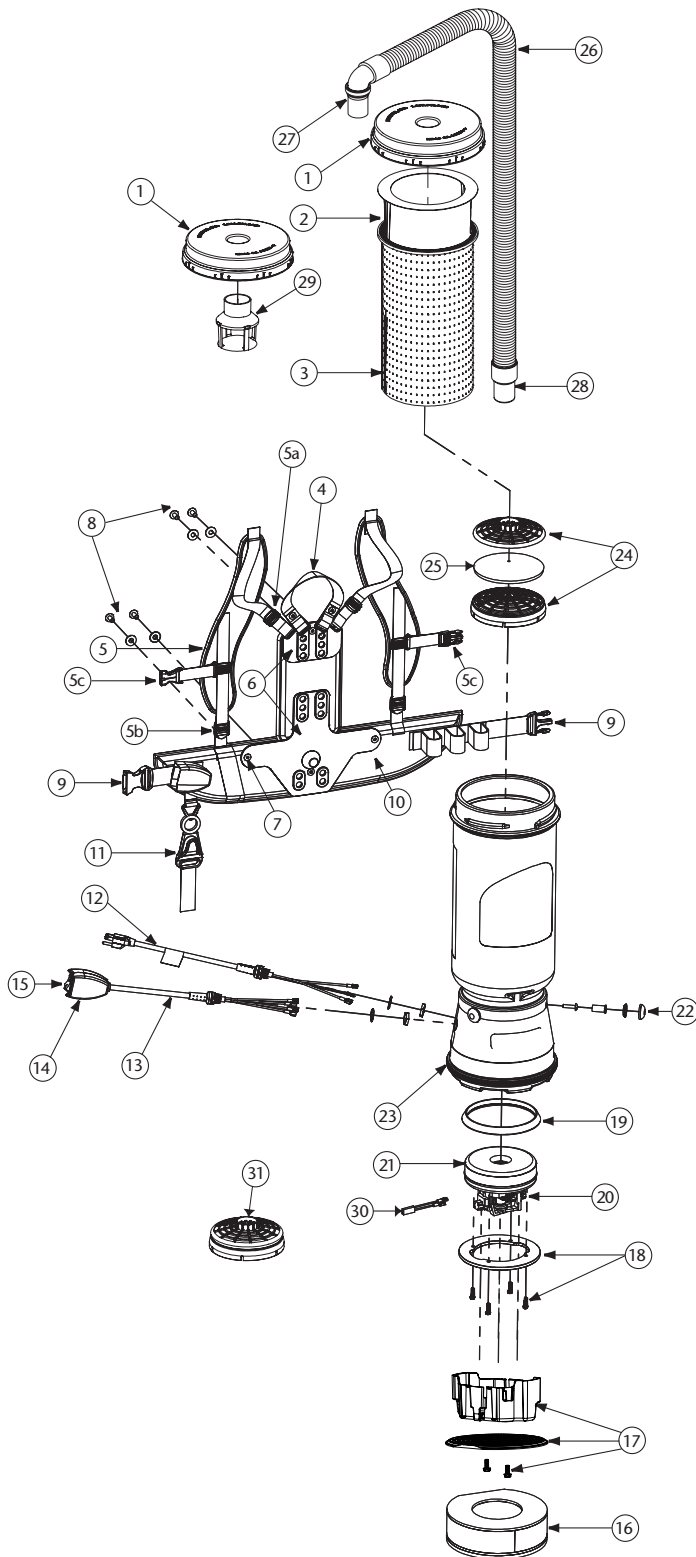

# COACHVAC PARTS LIST

PART	DESCRIPTION	QTY	LIST
1	100197 Twist Cap (Purple) (SCV and SCV HEPA only)	1 ea.	\$ 34.10
	100320 Twist Cap (Black) (CoachVac only)	1 ea.	34.10
2	100331 Intercept Micro Filter	10/pk	20.80
3	100565 Micro Cloth Filter	1 ea.	29.60
4	101737 Carry Handle w/Rivet and Washer Set	1 set	8.54
5	100356 Shoulder Strap Assembly (includes: #5a, 5b, 5c)	1 set	17.05
5a	100358 Shoulder Strap Plastic Adjustment Buckle (Top)	1 ea.	.99
5b	100357 Shoulder Strap Plastic Adjustment Buckle (Bottom)	1 ea.	.99
5c	103627 Sternum Strap Buckles (Latch and Keeper)	1 set	2.10
6	105046 Backplate (includes: #7)	1 ea.	26.24
7	100375 Barrel Nut Connection Set for Backplate (Replacement)	1 set	5.90
8	100716 Backplate (Black) Connection Set: 4 Screws w/Washers	1 set	13.11
9	106719 Waist Belt Keeper and Latch	1 ea.	11.89
10	100359 Waist Belt (includes: #9)	1 ea.	39.34
	100354 Strap Assembly Complete (includes: #5, 10)	1 set	52.47
	103166 Backplate (Black) System Complete (includes: #4, 5, 6, 8, 10, 11)	1 set	65.58
11	102604 Cord Holder	1 ea.	8.77
12	100641 Power Cord Assembly	1 set	19.03
13	101610 Switch Cord Assembly (includes: #14, 15)	1 set	36.73
	101714 Switch Cord w/Crimps	1 ea.	16.28
14	101472 Switch Box w/Velcro and New Lamb Switch	1 set	23.60
15	106066 On/Off Switch (must use with #106287)	1 ea.	7.14
	106287 Switch Box w/Velcro and Screws	1 ea.	17.61
16	100597 Sound Muffler	1 ea.	28.97
17	105044 Motor Shroud/Diffuser w/Screw Set: 2 Screws	1 set	22.48
18	100335 Motor Compression Ring w/Screws	1 set	11.15
	100378 Compression Ring Screw Set: 4 Screws	1 set	2.95
19	100014 Tetraseal	1 ea.	11.81
20	105697 Carbon Brush Set for CoachVac Motor (Domel Motor)	1 set	20.98
	100424 Carbon Brush Set for CoachVac Motor (Ametek Motor) (116311-00)	1 set	20.98
	106904 Carbon Brush Set for CoachVac Motor (Ametek Motor) (122157-00)	1 set	20.98
	105164 Carbon Brush Set for Super CoachVac Motor (Domel Motor)	1 set	20.98
	101720 Carbon Brush Set for Super CoachVac Motor (Ametek Motor)	1 set	20.98
21	100422 Motor/Fan (120 V) w/Crimps for CoachVac	1 ea.	88.67
	105162 Motor/Fan (120 V) w/Crimps for Super CoachVac	1 ea.	118.04
	100379 Motor Ground and Wire Clamp Set w/Screws	1 set	5.90
	100380 Motor Crimp Set: 4 Female, 4 Male, Ground Crimp Connector	1 set	10.49
22	100368 Motor Mounting System Set: 3 Well Nuts, 3 Bolts, 3 Washers, 3 Covers	1 set	13.11
23	100586 Bottom Bumper	1 ea.	7.22
24	100030 Dome Filter w/Foam Media	1 ea.	7.88
25	100343 Foam Filter Media for Dome Filter	1 ea.	1.32
	101220 High Filtration Disk (optional)	2/pk	10.59
26	103048 Static-Dissipating Hose w/Cuffs (Black)	1 ea.	24.93
27	101928 Replacement Double Swivel Elbow Cuff (Black)	1 ea.	9.06
28	100694 Replacement Swivel Cuff (Black) 1 1/2"	1 ea.	5.39
29	101543 Filter Guard (Optional)	1 ea.	9.47
30	107294 Thermal Protector	1 ea.	14.39
31	106526 Replacement HEPA Dome Filter	1 ea.	11.54
	101678 50' Extension Cord (Not Shown)	1 ea.	32.60